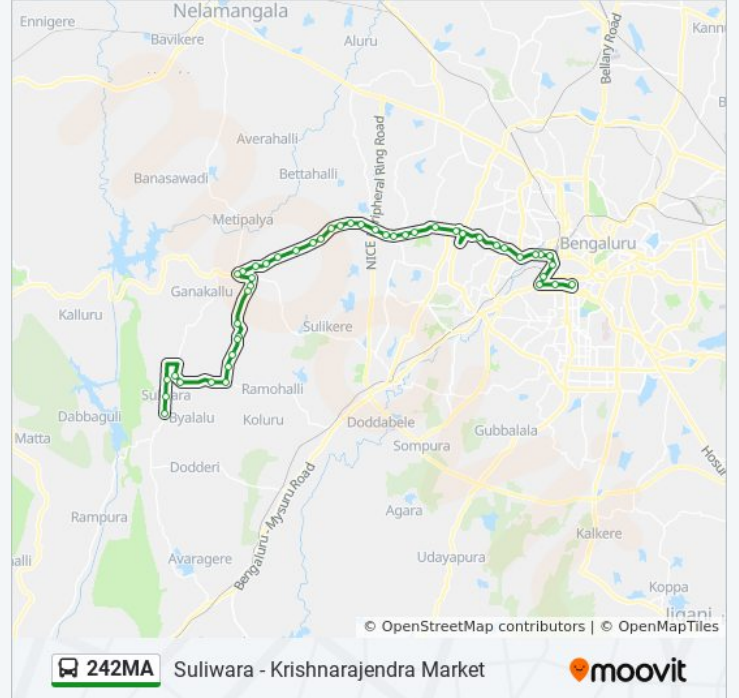

Direction: Krishnarajendra Market

46 stops

[VIEW LINE SCHEDULE](#)

S Gollahalli

Sulivara Cross

Kurubarapalya

Kurubarapalya Cross

Chandrappa Circle