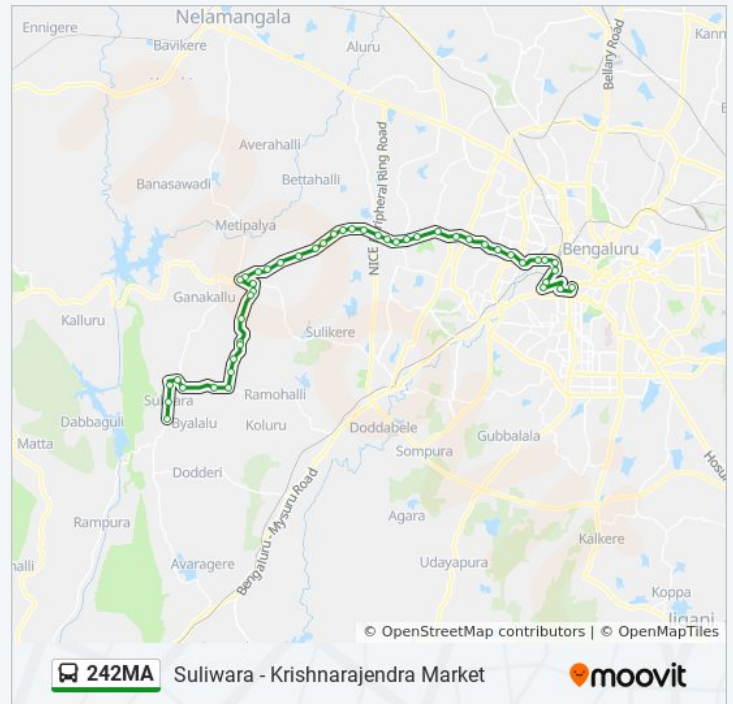

10th Cross Magadi Road

242MA bus Info

Direction: Krishnarajendra Market

Stops: 46

Trip Duration: 81 min

Line Summary:

5th Cross Magadi Road

Hunasemara