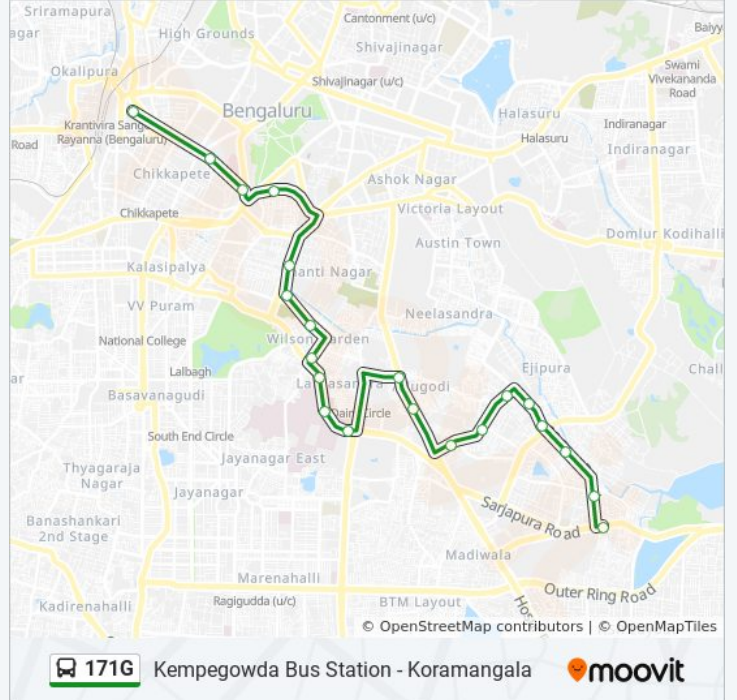

171G

Kempegowda Bus Station - Koramangala

Get The App

The 171G bus line (Kempegowda Bus Station - Koramangala) has 2 routes. For regular weekdays, their operation hours are:

(1) Kempegowda Bus Station: 04:40 - 19:20(2) Koramangala: 05:25 - 20:45

Use the Moovit App to find the closest 171G bus station near you and find out when is the next 171G bus arriving.

Direction: Kempegowda Bus Station

21 stops

[VIEW LINE SCHEDULE](#)

- Koramangala
- Wipro Park Koramangala
- Maharaja Signal
- Sony World 80ft Road Koramangala
- Koramangala Bus Station
- Koramangala Police Station
- Kalyana Mantapa Koramangala
- Jyothi Nivas College
- Aduodi Police Quarters
- Aduodi
- Bengaluru Dairy Circle
- Nimhans Hospital
- Lakkasandra
- Wilson Garden 10th Cross
- Wilson Garden Police Station
- Shanthinagara Bus Station
- K.H.Road
- Pallavi Talkies
- St.Marthas Hospital Corporation
- Mysore Bank
- Kempegowda Bus Station

171G bus Time Schedule

Kempegowda Bus Station Route Timetable:

Sunday	04:40 - 19:20
Monday	04:40 - 19:20
Tuesday	04:40 - 19:20
Wednesday	04:40 - 19:20
Thursday	04:40 - 19:20
Friday	04:40 - 19:20
Saturday	04:40 - 19:20

171G bus Info

Direction: Kempegowda Bus Station

Stops: 21

Trip Duration: 33 min

Line Summary:

Direction: Koramangala

22 stops

[VIEW LINE SCHEDULE](#)