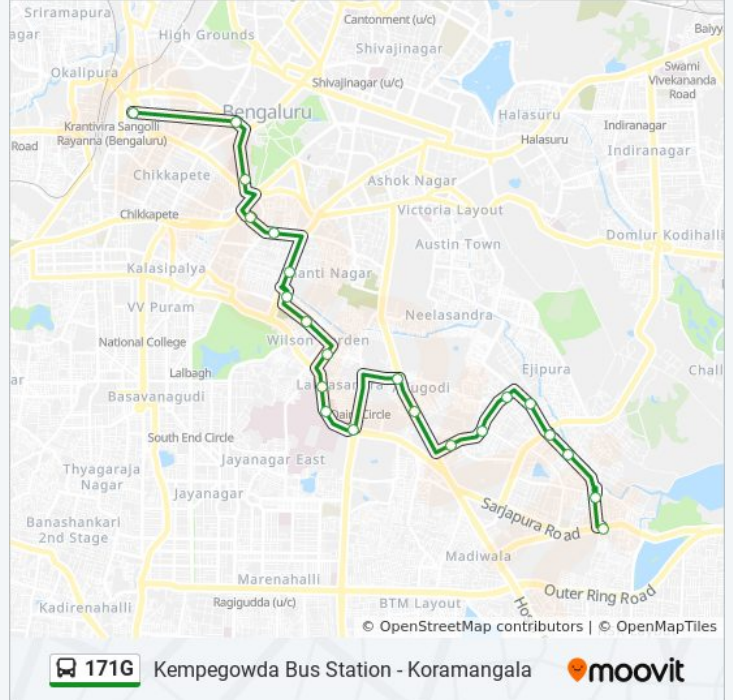

Sony World 80ft Road Koramangala

Maharaja Signal

Wipro Park Koramangala

Koramangala

171G bus time schedules and route maps are available in an offline PDF at moovitapp.com. Use the [Moovit App](#) to see live bus times, train schedule or subway schedule, and step-by-step directions for all public transit in Bengaluru.

[About Moovit](#) • [MaaS Solutions](#) • [Supported Countries](#) • [Mooviter Community](#)

© 2024 Moovit - All Rights Reserved

Check Live Arrival Times