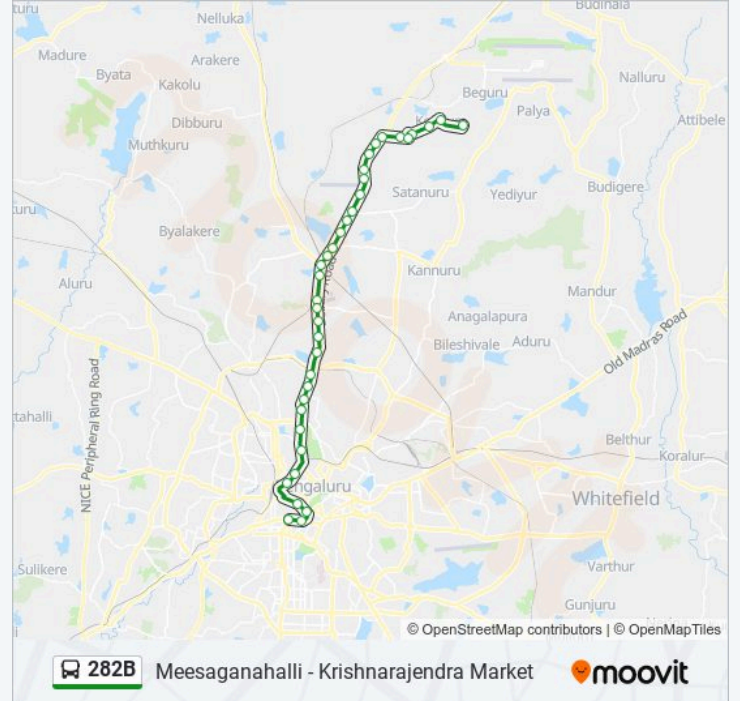

Uttanahalli

Kolipura

Meesagannahalli

282B bus time schedules and route maps are available in an offline PDF at [moovitapp.com](https://moovitapp.com). Use the Moovit App to see live bus times, train schedule or subway schedule, and step-by-step directions for all public transit in Bengaluru.