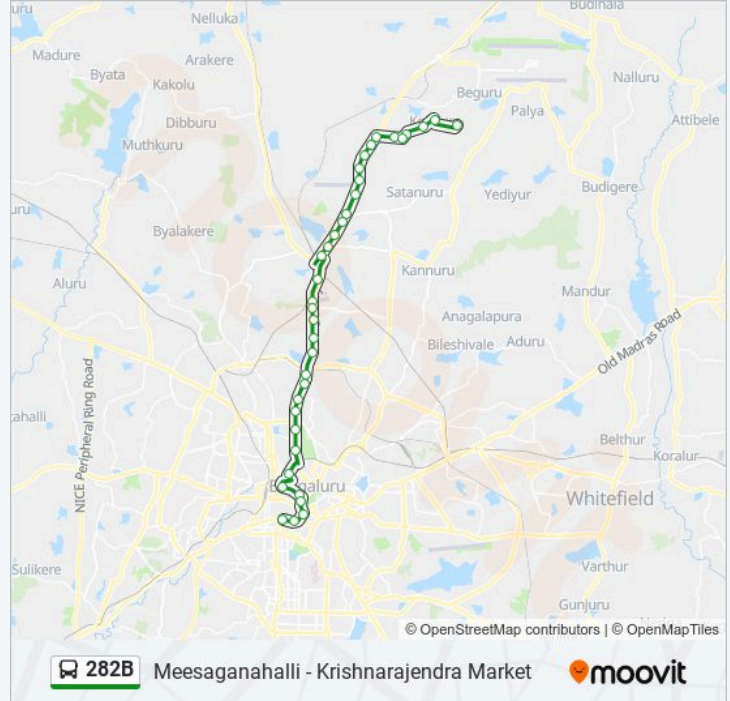

Kodigehalli Gate

Military Dairy Farm (Esteem Mall)

Hebbala

Canara Bank Hebbala

C.B.I

Mekhri Circle Bus Stop

Palace Ground

R.M.Guttahalli

Shivananda Stores

Anand Rao Circle

Maharani College

K.R.Circle

Corporation

Town Hall

K.R.Market

Direction: Meesaganahalli

36 stops

[VIEW LINE SCHEDULE](#)

K.R.Market

Town Hall

St.Marthas Hospital Corporation

Mysore Bank

K.P.C.C.Office

Shivananda Stores

R.M.Guttahalli

Palace Ground

Mekhri Circle Bus Stop

C.B.I

Canara Bank Hebbala

Hebbala

Military Dairy Farm (Esteem Mall)

Kodigehalli Gate

282B bus Time Schedule

Meesaganahalli Route Timetable:

Sunday	06:45 - 20:45
Monday	06:45 - 20:45
Tuesday	06:45 - 20:45
Wednesday	06:45 - 20:45
Thursday	06:45 - 20:45
Friday	06:45 - 20:45
Saturday	06:45 - 20:45

282B bus Info

Direction: Meesaganahalli

Stops: 36

Trip Duration: 66 min

Line Summary: