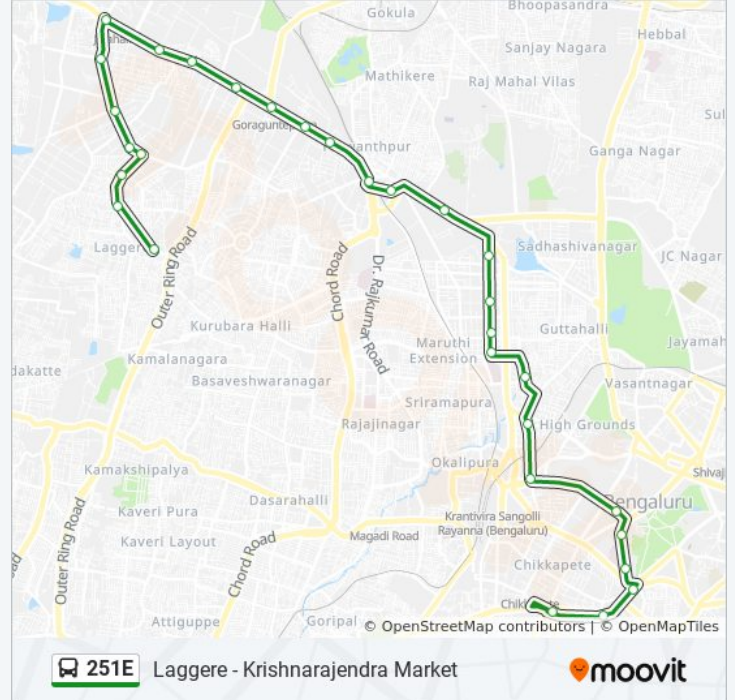

## 251E bus Info

**Direction:** Krishnarajendra Market

**Stops:** 30

**Trip Duration:** 50 min

**Line Summary:**

Malleshwaram Link Road

Swastik Sheshadripuram College

Anand Rao Circle

Maharani College

K.R.Circle

St Marthas Hospital Corporation

Corporation

Town Hall

K.R.Market

### Direction: Laggere

27 stops

[VIEW LINE SCHEDULE](#)

K.R.Market

Town Hall

St.Marthas Hospital Corporation

Mysore Bank

Kempegowda Bus Station