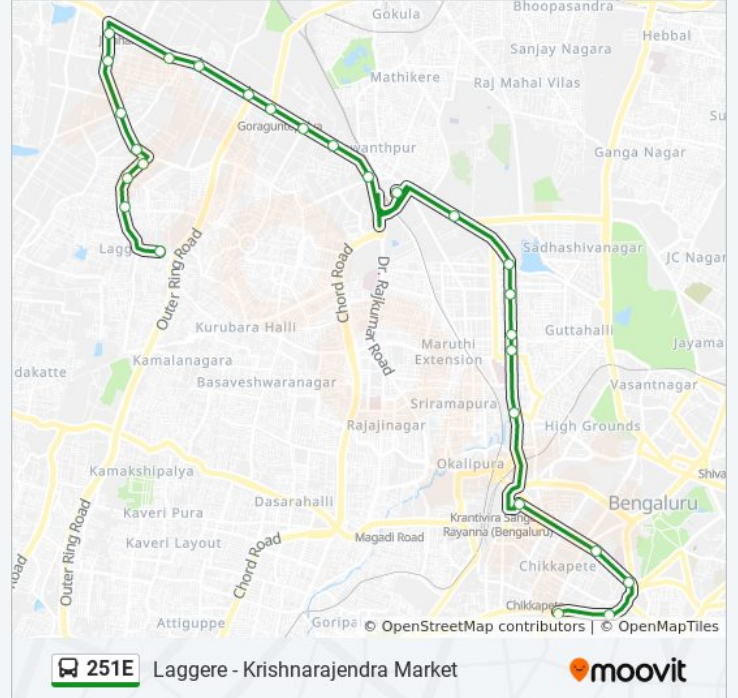

### 251E bus Info

**Direction:** Laggere

**Stops:** 27

**Trip Duration:** 48 min

**Line Summary:**

Peenya

Jalahalli Cross

Systems Peenya

T.V.S.Cross

Police Station Rajagopala Nagara

Laggere Cross

M.E.I. Colony Laggere

Parvathi Nagara

Laggere New Bus Stand

251E bus time schedules and route maps are available in an offline PDF at [moovitapp.com](https://moovitapp.com). Use the [Moovit App](#) to see live bus times, train schedule or subway schedule, and step-by-step directions for all public transit in Bengaluru.