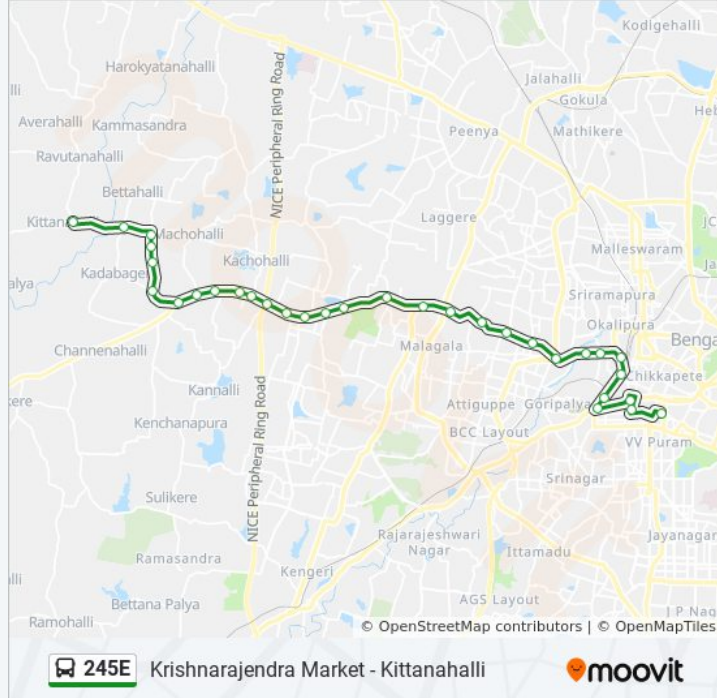

 **245E**

Krishnarajendra Market - Kittanahalli

Get The App

The 245E bus line (Krishnarajendra Market - Kittanahalli) has 2 routes. For regular weekdays, their operation hours are: (1) Kittanahalli: 06:05 - 22:05(2) Krishnarajendra Market: 05:00 - 20:45
Use the Moovit App to find the closest 245E bus station near you and find out when is the next 245E bus arriving.

Vinayaka Talkies

Rayan Circle

K.R.Market (Kalasipalya)

245E bus time schedules and route maps are available in an offline PDF at moovitapp.com. Use the [Moovit App](#) to see live bus times, train schedule or subway schedule, and step-by-step directions for all public transit in Bengaluru.