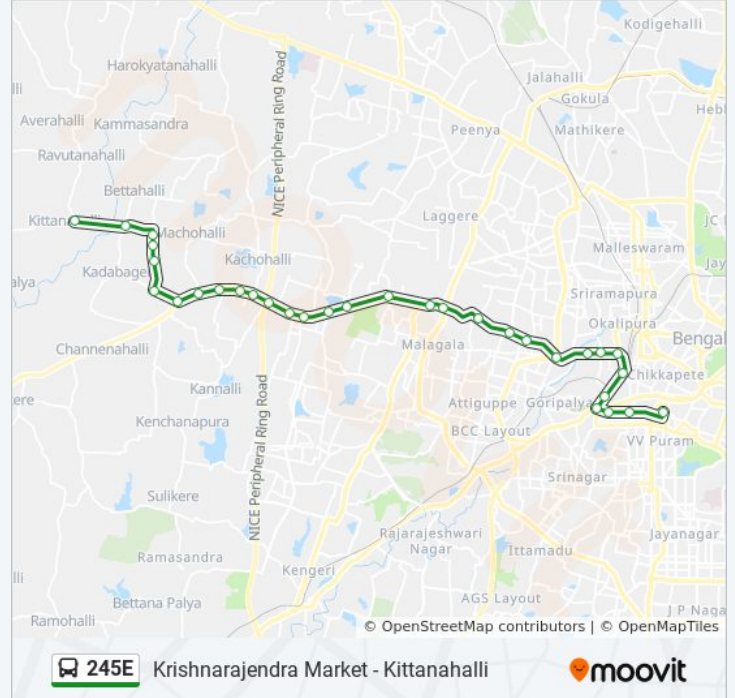

 **245E**

Krishnarajendra Market - Kittanahalli

Get The App

The 245E bus line (Krishnarajendra Market - Kittanahalli) has 2 routes. For regular weekdays, their operation hours are: (1) Kittanahalli: 06:05 - 22:05(2) Krishnarajendra Market: 05:00 - 20:45
Use the Moovit App to find the closest 245E bus station near you and find out when is the next 245E bus arriving.

245E bus Info

Direction: Kittanahalli

Stops: 32

Trip Duration: 52 min

Line Summary:

Chikka Gollarahatti

Forest Gate

Machohalli Gate

Kadabagere Cross

Mutturayanaswamy Temple

Janapriya Township

Byandana Halli Colony

Byandana Halli

Betta Halli Gate

Kittanahalli Cross

Direction: Krishnarajendra Market

32 stops

[VIEW LINE SCHEDULE](#)

Kittanahalli Cross

Betta Halli Gate

Byandana Halli

Byandana Halli Colony

Janapriya Township

Mutturayanaswamy Temple