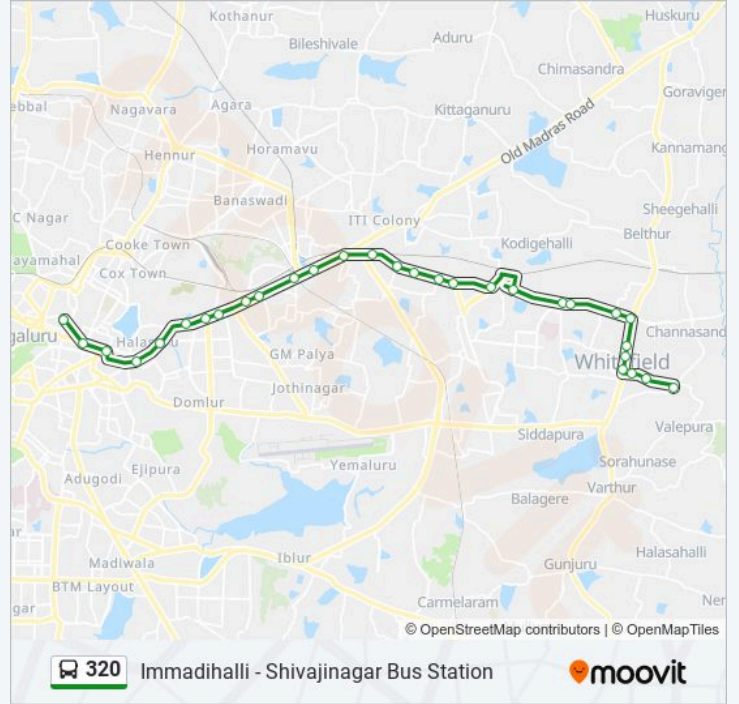

Tin Factory

Benniganahalli

Baiyappanahalli Metro Station

N.G.E.F.

Swamy Vivekananda Metro Station / Isolation Hospital

Binnamangala (Indiranagara R.T.O.Office)

Depot 6 Indiranagara

Halasuru

Lido

Manipal Centre

Maniksha Parade Ground

Shivajinagara Bus Station

320 bus time schedules and route maps are available in an offline PDF at moovitapp.com. Use the Moovit App to see live bus times, train schedule or subway schedule, and step-by-step directions for all public transit in Bengaluru.

© 2024 Moovit - All Rights Reserved