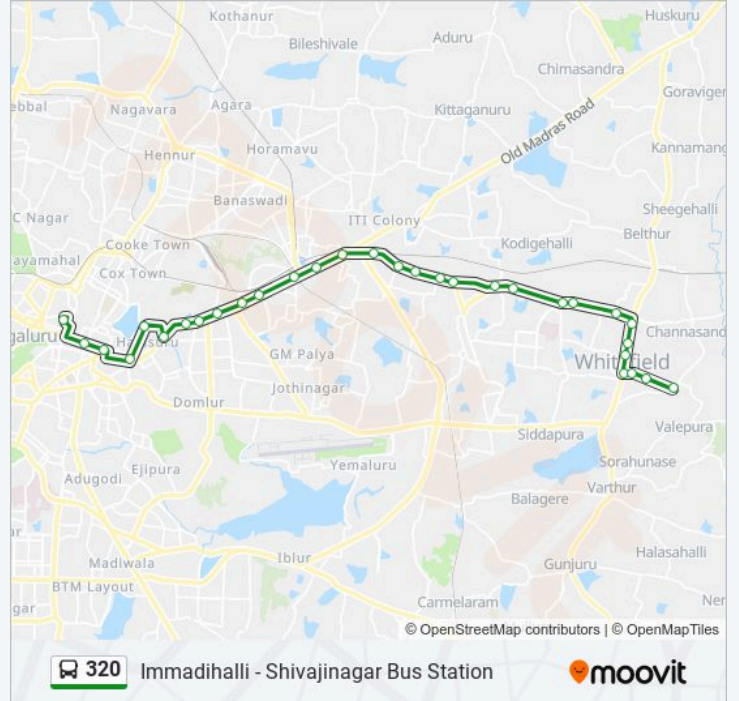

Hope Farm

Munish Singh Hospital

Sai Baba General Hospital

Whitefield Post Office

Gandhipura

Hagadur

Immadihalli

Direction: Shivajinagar Bus Station