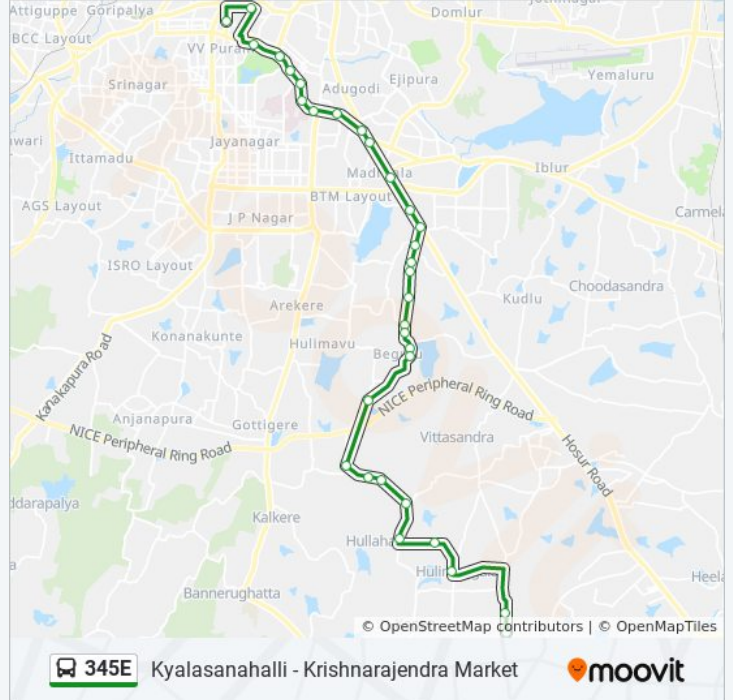

Use the Moovit App to find the closest 345E bus station near you and find out when is the next 345E bus arriving.

Direction: Krishnarajendra Market

32 stops

[VIEW LINE SCHEDULE](#)

- Kyalasanahalli
- Vabasandra
- Hulimangala
- Bingipura
- Hulimangala Cross
- Jally Machine
- Mylasandra
- Vaddarapalya
- Muneshawara Temple
- Mahaveer Ridge Apartments
- Beguru (Towards Bommanahalli)
- Beguru Church
- Aralimara
- Vishwapriyanagara Cross
- St Francis School
- Deccan Bengaluru
- International School Of Management
- Deccan Hongansandra
- Bommanahalli
- Roopena Agrahara
- Madiwala

345E bus Time Schedule

Krishnarajendra Market Route Timetable:

Sunday	07:50
Monday	07:50
Tuesday	07:50
Wednesday	07:50
Thursday	07:50
Friday	07:50
Saturday	07:50

345E bus Info

Direction: Krishnarajendra Market

Stops: 32

Trip Duration: 63 min

Line Summary:

St Johns Hospital
 Hosur Road Junction
 Muneshwara Temple
 Bengaluru Dairy Circle
 Nimhans Hospital
 Lakkasandra
 Wilson Garden 7th Cross
 Hop Coms / Lalbagh
 Lalbagh Main Gate
 Town Hall
 K.R.Market (Kalasipalya)