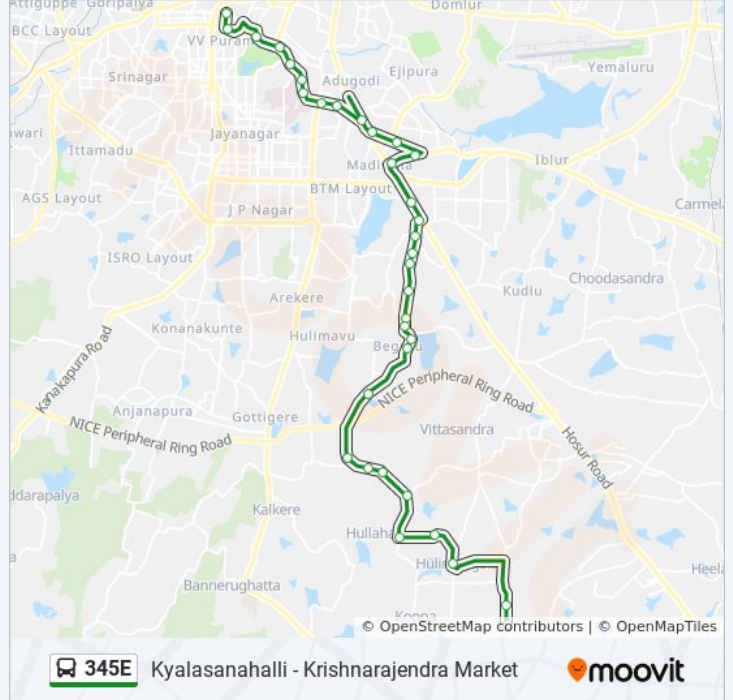

St Francis School

Vishwapriyanagara Cross

Aralimara

Beguru Church

Beguru (Towards Beguru)

Mahaveer Ridge Apartments

Muniswera Devastanna

Vaddarapalya

Mylasandra

Hulimangala Cross

Bingipura

Hulimangala

Vabasandra

Kyalasanahalli

345E bus time schedules and route maps are available in an offline PDF at moovitapp.com. Use the [Moovit App](#) to see live bus times, train schedule or subway schedule, and step-by-step directions for all public transit in Bengaluru.

[About Moovit](#) • [MaaS Solutions](#) • [Supported Countries](#) • [Mooviter Community](#)

© 2024 Moovit - All Rights Reserved

Check Live Arrival Times