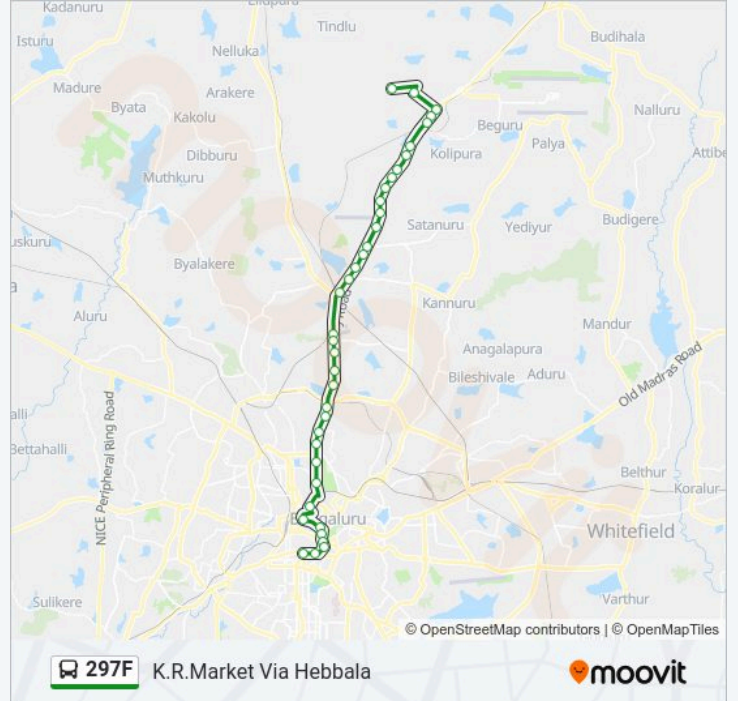

Maharani College

K.R.Circle

St Marthas Hospital Corporation

Corporation

Town Hall

K.R.Market

297F bus time schedules and route maps are available in an offline PDF at [moovitapp.com](https://moovitapp.com). Use the Moovit App to see live bus times, train schedule or subway schedule, and step-by-step directions for all public transit in Bengaluru.

© 2024 Moovit - All Rights Reserved