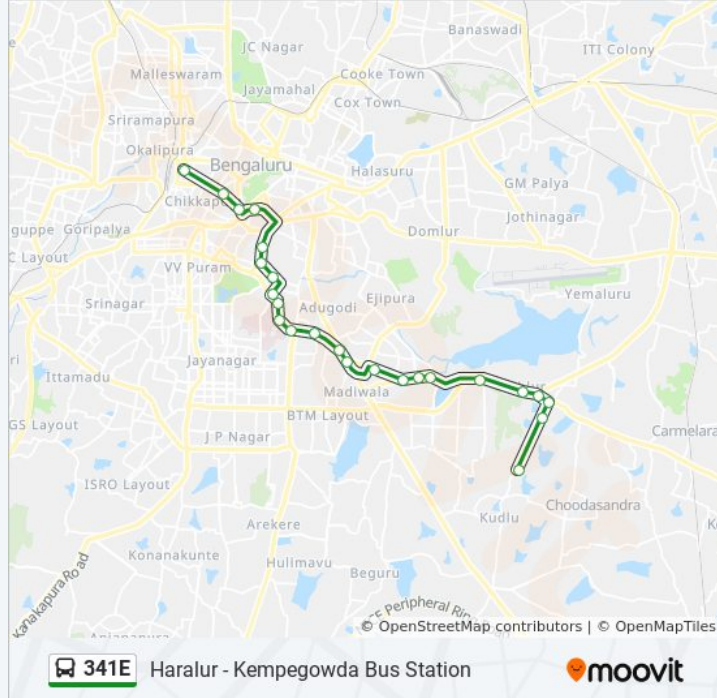

Shanthinagara Bus Station

K.H.Road

Pallavi Talkies

St.Marthas Hospital Corporation

Mysore Bank

Kempegowda Bus Station

341E bus time schedules and route maps are available in an offline PDF at moovitapp.com. Use the [Moovit App](#) to see live bus times, train schedule or subway schedule, and step-by-step directions for all public transit in Bengaluru.

[About Moovit](#) • [MaaS Solutions](#) • [Supported Countries](#) • [Mooviter Community](#)

© 2024 Moovit - All Rights Reserved

Check Live Arrival Times