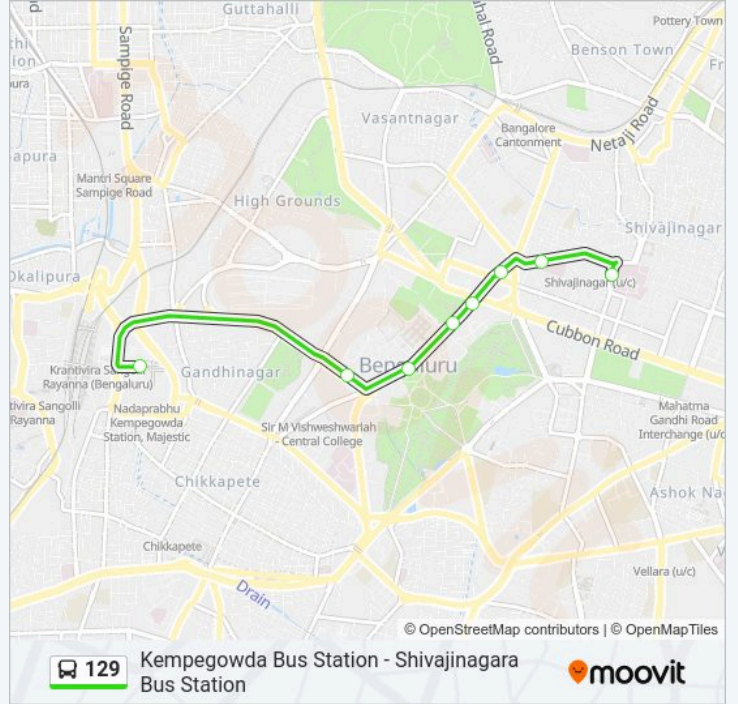

129 bus Info**Direction:** Kempegowda Bus Station**Stops:** 9**Trip Duration:** 10 min**Line Summary:**

Direction: Shivajinagara Bus Station

8 stops

[VIEW LINE SCHEDULE](#)

Kempegowda Bus Station

Maharani College

Monday	05:55-21:30
Tuesday	05:55-21:30
Wednesday	05:55-21:30
Thursday	05:55-21:30
Friday	05:55-21:30
Saturday	05:55-21:30
Sunday	05:55-21:30

129 bus Info

Direction: Shivajinagara Bus Station

Stops: 8

Trip Duration: 9 min

Line Summary:

129 bus time schedules and route maps are available in an offline PDF at moovitapp.com. Use the Moovit App to see live bus times, train schedule or subway schedule, and step-by-step directions for all public transit in Bengaluru.