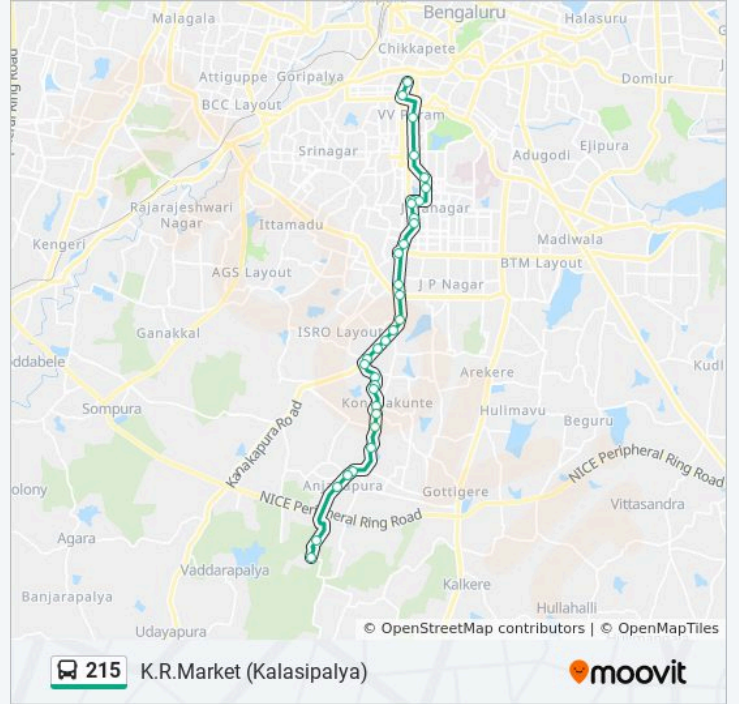

Sarakki

Banashankari Bus Station

Hunasemara

Deepak Nursing Home

Deepak Nursing Home

Yediyur

6th Block Jayanagara

Nanda Talkies

South End Circle

M.N.Krishnarao Park

Sajjan Rao Circle

Makkala Koota / Mahila Seva Samaja

K.R.Market (Kalasipalya)

215 bus time schedules and route maps are available in an offline PDF at moovitapp.com. Use the Moovit App to see live bus times, train schedule or subway schedule, and step-by-step directions for all public transit in Bengaluru.

© 2024 Moovit - All Rights Reserved