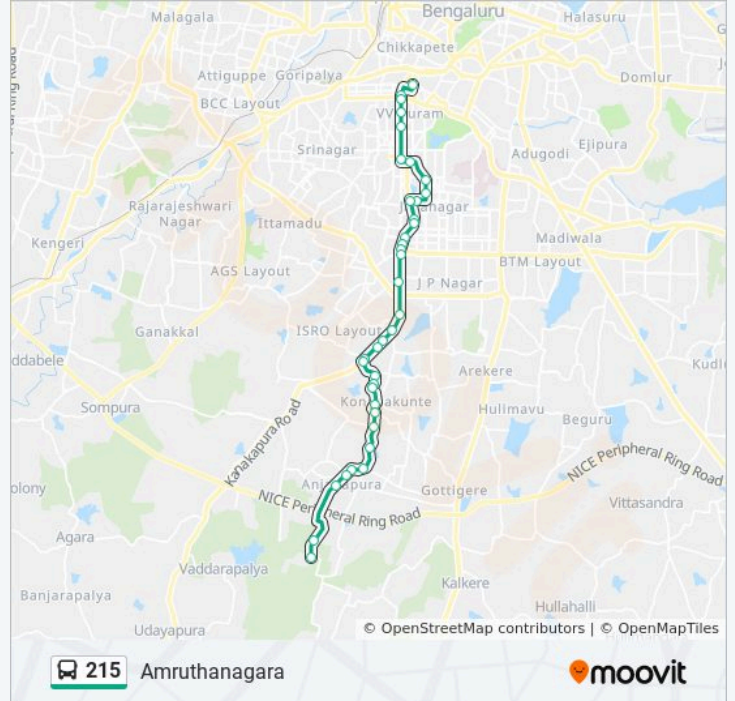

215 bus Info

Direction: Amruthanagara

Stops: 34

Trip Duration: 45 min

Line Summary:

Metro Whole Sale (Kanakapura Road)
 Konanakunte Cross (Kanakapura Road)
 Konanakunte
 Sowdamini Kalyana Mantapa
 Hari Nagara Cross
 Glass Factory Avalahalli
 Avalahalli Tippu Circle
 Nandi Garden Kothanur
 Anjanapura
 Anjanapura 2nd Block Cross
 Vajragiri Estate
 Onti Mane
 Amruthanagara