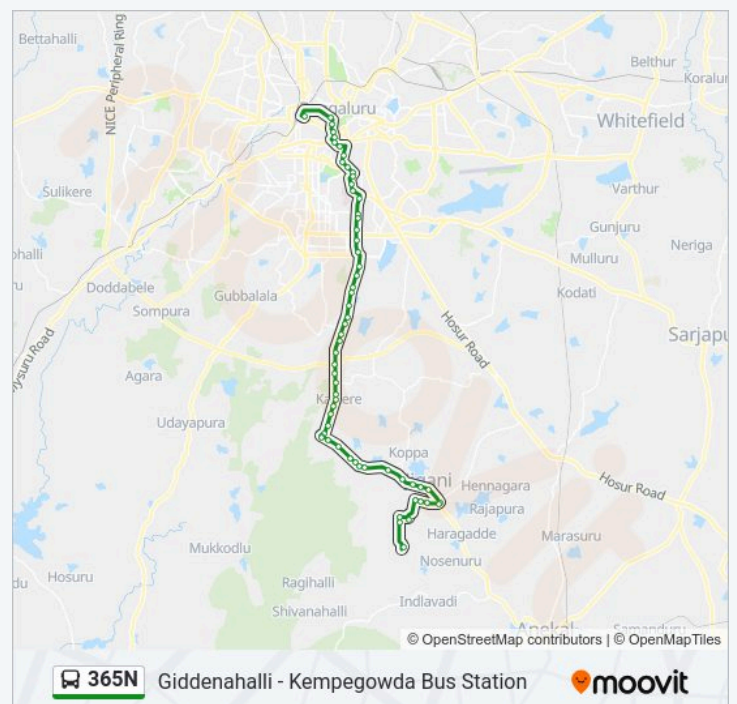

Gurappanapalya

Mico Checkpost

J.P.Nagara 3rd Phase

Bilekalli

Apollo Hospital (Bannerughatta Road)

365N bus Time Schedule

Giddenhalli Route Timetable:

Monday	07:00 - 20:35
Tuesday	07:00 - 20:35
Wednesday	07:00 - 20:35
Thursday	07:00 - 20:35
Friday	07:00 - 20:35
Saturday	07:00 - 20:35
Sunday	07:00 - 20:35

365N bus Info

Direction: Giddenhalli

Stops: 61

Trip Duration: 77 min

Line Summary:

Arakere Gate

B.P.L.

Hulimavu Gate