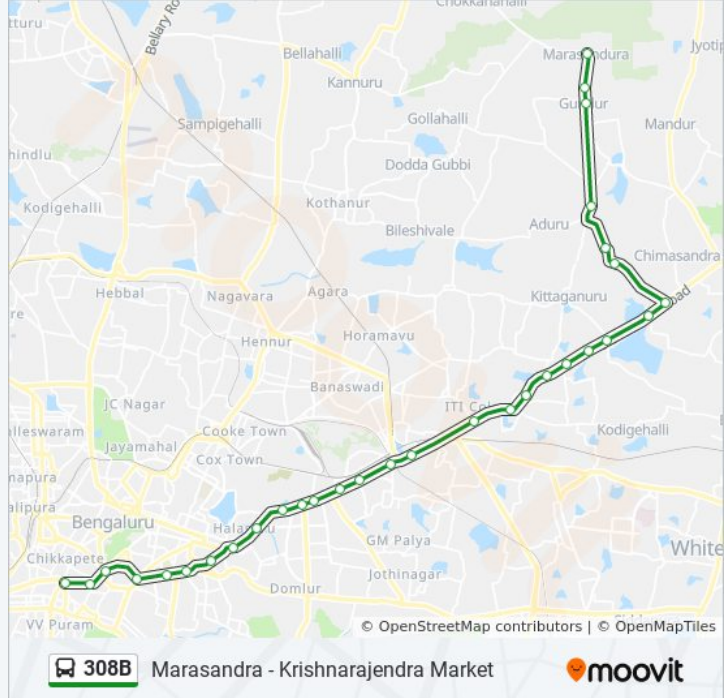

The 308B bus line (Marasandra - Krishnarajendra Market) has 2 routes. For regular weekdays, their operation hours are: (1) Krishnarajendra Market: 06:15 - 20:25(2) Marasandra: 07:40 - 22:15
Use the Moovit App to find the closest 308B bus station near you and find out when is the next 308B bus arriving.

308B bus Info**Direction:** Krishnarajendra Market**Stops:** 31**Trip Duration:** 55 min**Line Summary:**

Depot 6 Indiranagara

Halasuru

Lido

D.I.G.Office

Life Style

Richmond Circle

Richmond Circle

Corporation

Town Hall

Krishnarajendra Market

Direction: Marasandra

32 stops

[VIEW LINE SCHEDULE](#)

K.R.Market

Town Hall