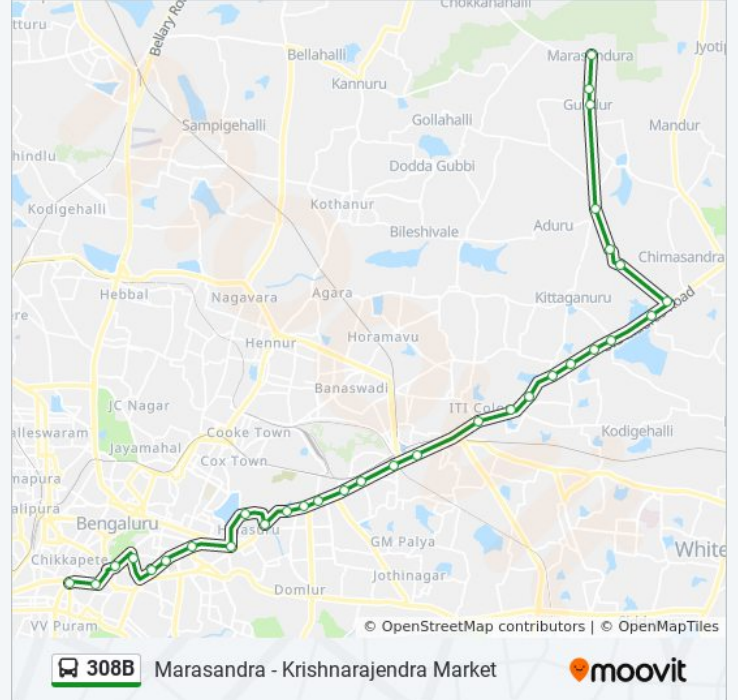

K.R.Puram Market

Police Quarters K.R.Puram

Subashanagara

Bhattarahalli

S.J.E.S.College

Medahalli

Veeranahalli

Avalahalli

Hiranandahalli

East Point College

Bidarahalli

Gundur

Gunduru Colony

Marasandra

308B bus time schedules and route maps are available in an offline PDF at moovitapp.com. Use the [Moovit App](#) to see live bus times, train schedule or subway schedule, and step-by-step directions for all public transit in Bengaluru.

[About Moovit](#) • [MaaS Solutions](#) • [Supported Countries](#) • [Mooviter Community](#)

© 2024 Moovit - All Rights Reserved

Check Live Arrival Times