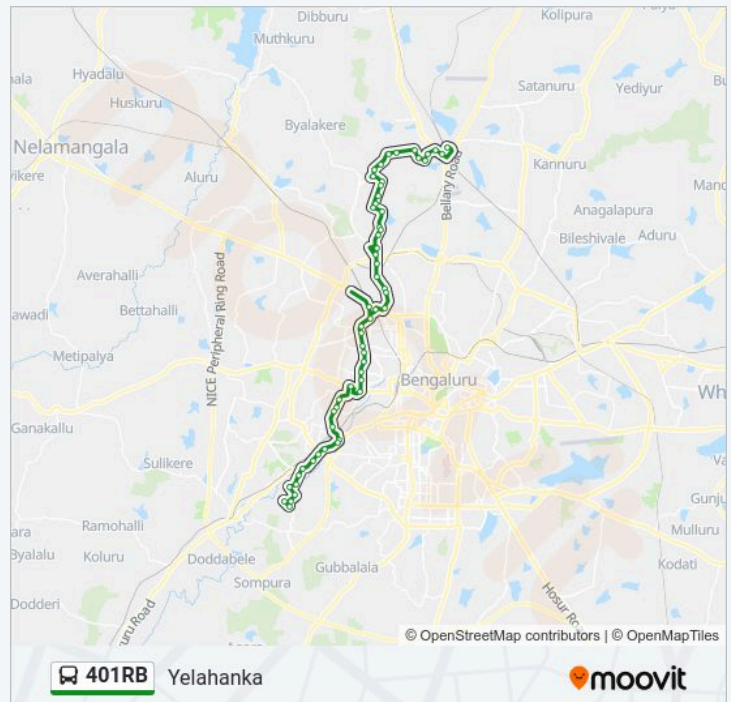

Mahalakshmi Layout Entrance

401RB bus Time Schedule

Yelahanka Route Timetable:

Sunday	06:45
Monday	06:45
Tuesday	06:45
Wednesday	06:45
Thursday	06:45
Friday	06:45
Saturday	06:45

401RB bus Info

Direction: Yelahanka

Stops: 57

Trip Duration: 90 min

Line Summary:

Government Soap Factory

Govardhan Talkies

Yeshwanthapura T.T.M.C

Toll Gate Yeshwanthapura

Diwanarapalya