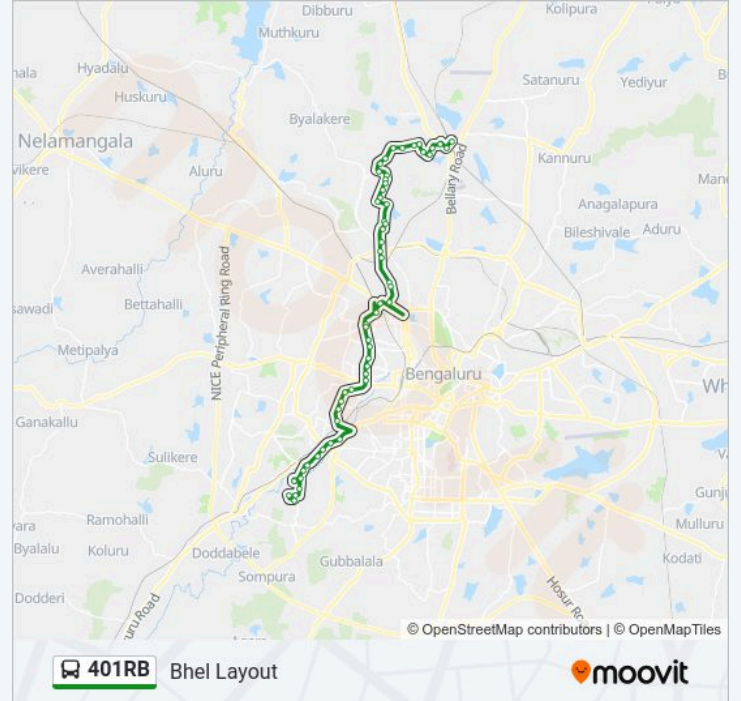

Dodda Bommasandra

Nagaland Circle

B.E.L.Hospital

B.E.L.Circle

Gokula

M.S.Ramaiah College

Diwanarapalya

Toll Gate Yeshwanthapura

Yeshwanthapura T.T.M.C

Government Soap Factory

Mahalakshmi Layout Entrance

Rajajinagara 1st Block

Rajajinagara Metro Station

Manjunatha Nagara

E.S.I.Hospital Rajajinagara

Dhobi Ghat Rajajinagara

Industrial Area Rajajinagara

Aralimara Industrial Area Rajajinagara

Vijayanagara Vijaya Bank

Vijayanagara

Maruthi Mandira

Vijayanagara Bus Station

Attiguppe

B.H.E.L.

Mysore Road Metro Station

Nayandahalli

B.W.S.S.B.Quarters Nayandahalli

Rajarajeshwarinagara Gate

Petrol Bunk Rajarajeshwari Nagara

Rajarajeshwari School

Rajarajeshwari Temple

Halagevaderahalli