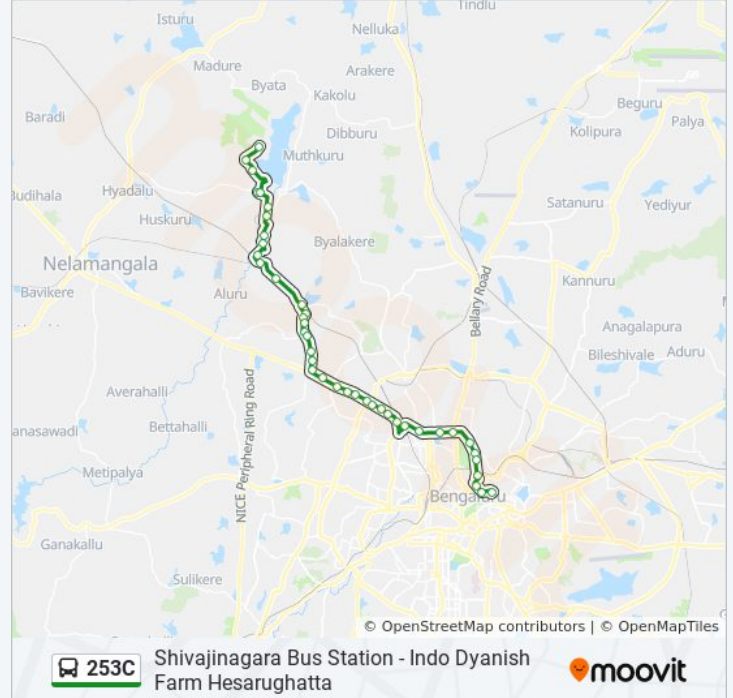

Widia School

Bagalagunte

Bone Mill

Sapthagiri College

Sapthagiri Hospital

Janapriya Apartments

Railway Station Chikkabanavara

Chikka Banavara

Soladevanahalli Police Station

Tharabanahalli

Tharabanahalli Choultry

Thore Nagasandra Cross

Hurali Chikkanahalli

Thirumalapura

Hesaraghatta T.B.Cross

Hesaraghatta Bus Stand

Hesaraghatta

Poultry Farm

Nruthyagrama Gate

Indo Dyanish Farm

253C bus time schedules and route maps are available in an offline PDF at moovitapp.com. Use the [Moovit App](#) to see live bus times, train schedule or subway schedule, and step-by-step directions for all public transit in Bengaluru.

[About Moovit](#) • [MaaS Solutions](#) • [Supported Countries](#) • [Mooviter Community](#)

© 2024 Moovit - All Rights Reserved

Check Live Arrival Times