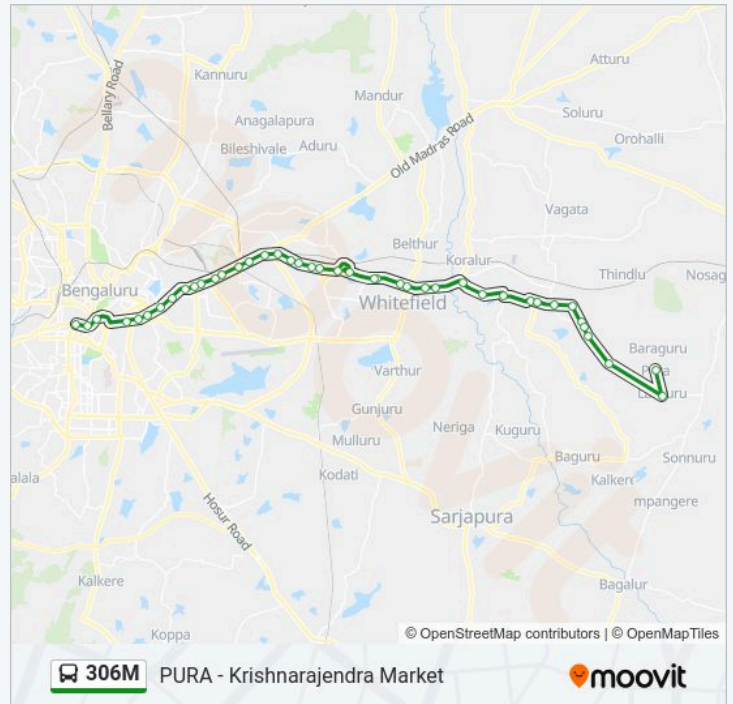

306M bus Info

Direction: Krishnarajendra Market

Stops: 42

Trip Duration: 85 min

Line Summary:

Richmond Circle

Corporation

Town Hall