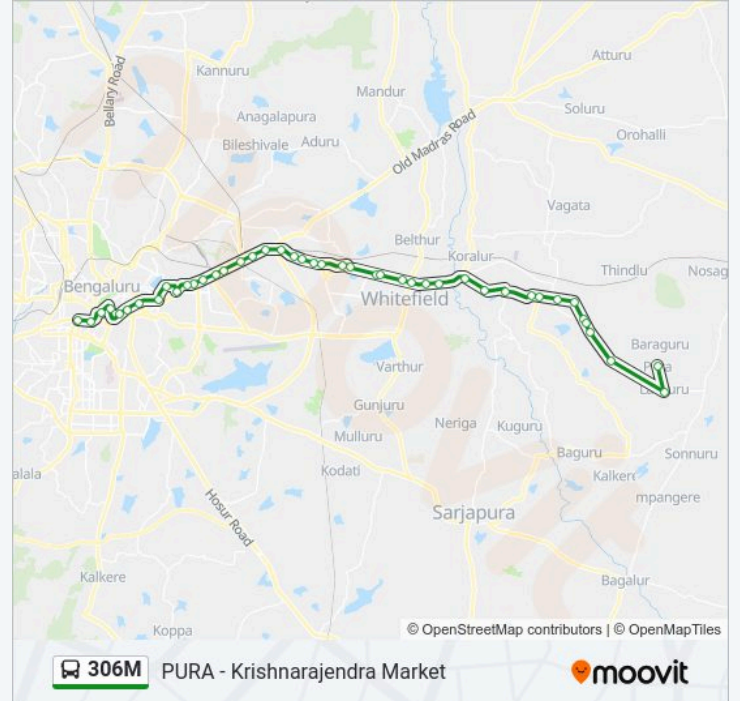

Narayankere

Lakkur Circle

Pura

Direction: Krishnarajendra Market

42 stops

[VIEW LINE SCHEDULE](#)

Pura

Lakkauru Circle