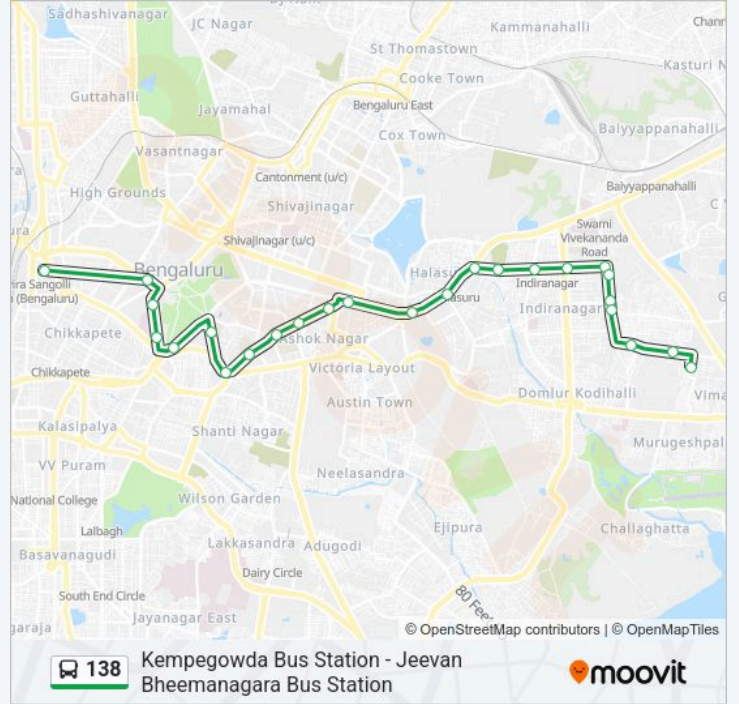

C.M.H. Hospital

Chinmaya Mission Hospital

Tippasandra

Thippasandra Cont

Kodihalli

Jeevan Bheema Nagara Petrol Pump

Jeevan Bheemanagara Bus Station

138 bus time schedules and route maps are available in an offline PDF at moovitapp.com. Use the Moovit App to see live bus times, train schedule or subway schedule, and step-by-step directions for all public transit in Bengaluru.

© 2025 Moovit - All Rights Reserved