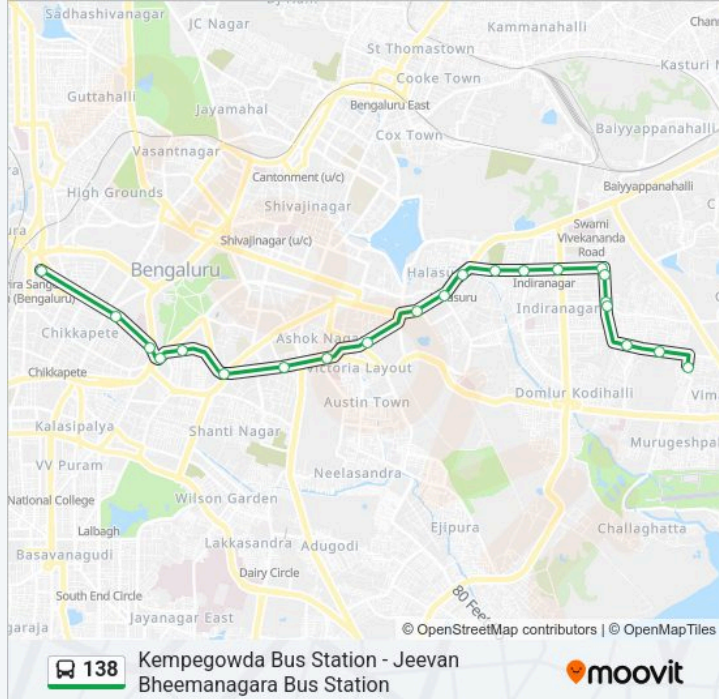

 **138 Line****Kempegowda Bus Station - Jeevan Bheemanagara Bus Station**[Get The App](#)

The 138 bus line (Kempegowda Bus Station - Jeevan Bheemanagara Bus Station) has 2 routes. For regular weekdays, their operation hours are:

(1) Kempegowda Bus Station: 05:00-20:30(2) Jeevan Bheemanagara Bus Station: 05:50-21:25

Use the Moovit App to find the closest 138 bus station near you and find out when is the next 138 bus arriving.

**Direction: Kempegowda Bus Station**

**138 bus Time Schedule**

Kempegowda Bus Station Route Timetable:

Monday	05:00-20:30
Tuesday	05:00-20:30
Wednesday	05:00-20:30
Thursday	05:00-20:30
Friday	05:00-20:30
Saturday	05:00-20:30
Sunday	05:00-20:30

**138 bus Info****Direction:** Kempegowda Bus Station**Stops:** 22**Trip Duration:** 30 min**Line Summary:**

Mysore Bank

Kempegowda Bus Station