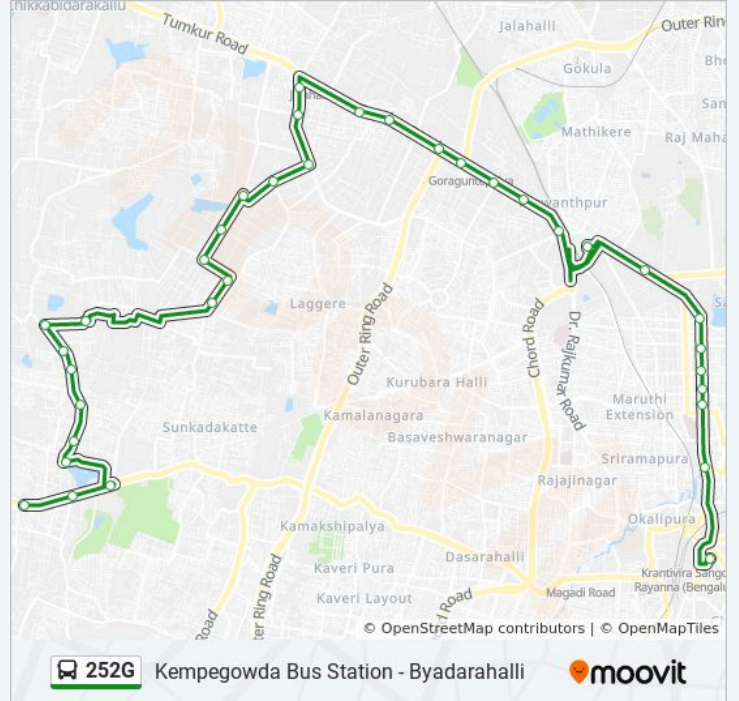

Use the Moovit App to find the closest 252G bus station near you and find out when is the next 252G bus arriving.

Direction: Peenya 2nd Stage

35 stops

[VIEW LINE SCHEDULE](#)

Kempegowda Bus Station

Central

252G bus Info

Direction: Peenya 2nd Stage

Stops: 35

Trip Duration: 47 min

Line Summary:

N.T.T.F.Peenya

Brundavana Peenya

14th Cross Peenya

Rajagopala Nagara

Peenya 2nd Stage

Kalikanagara Shiva Temple

Andhrahalli

Vidyamanyanagara

Acharya College

Syndicate Bank Layout

Venkateshwara Layout

Herohalli Sunkadakatte

Herohalli Cross

Anjananagara

Byadarahalli

252G bus time schedules and route maps are available in an offline PDF at moovitapp.com. Use the Moovit App to see live bus times, train schedule or subway schedule, and step-by-step directions for all public transit in Bengaluru.