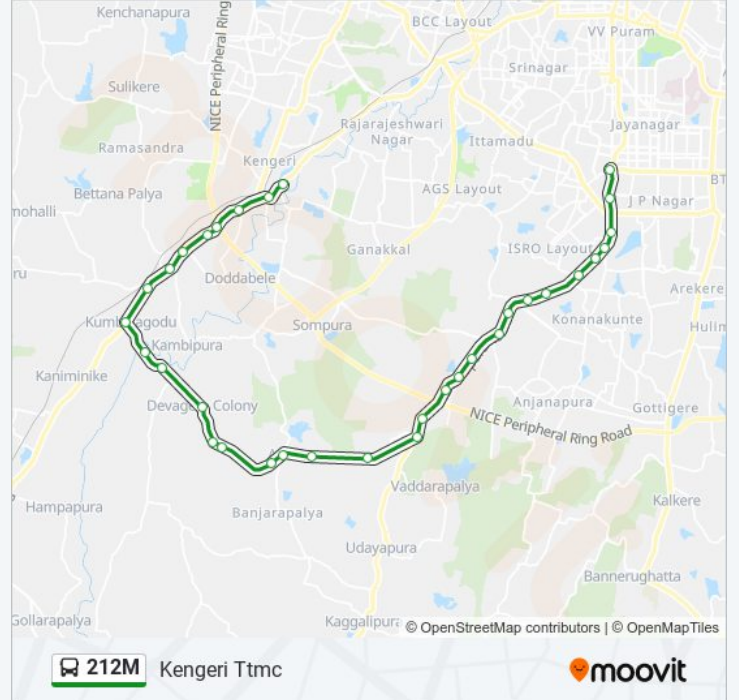

Hosapallya

Gangasandra

Bgs College Gate Devagere

Devagere

Thagachaguppe

Pinto Bore

Kumbalagodu

Ramohalli Cross

Anchepalya Bidadi Road

R.R.Medical College

Basavanagara Kengeri

Kengeri Road Junction

I.M.A.C.India

Kengeri Police Station

Kengeri Bus Station

212M bus time schedules and route maps are available in an offline PDF at moovitapp.com. Use the Moovit App to see live bus times, train schedule or subway schedule, and step-by-step directions for all public transit in Bengaluru.

© 2024 Moovit - All Rights Reserved