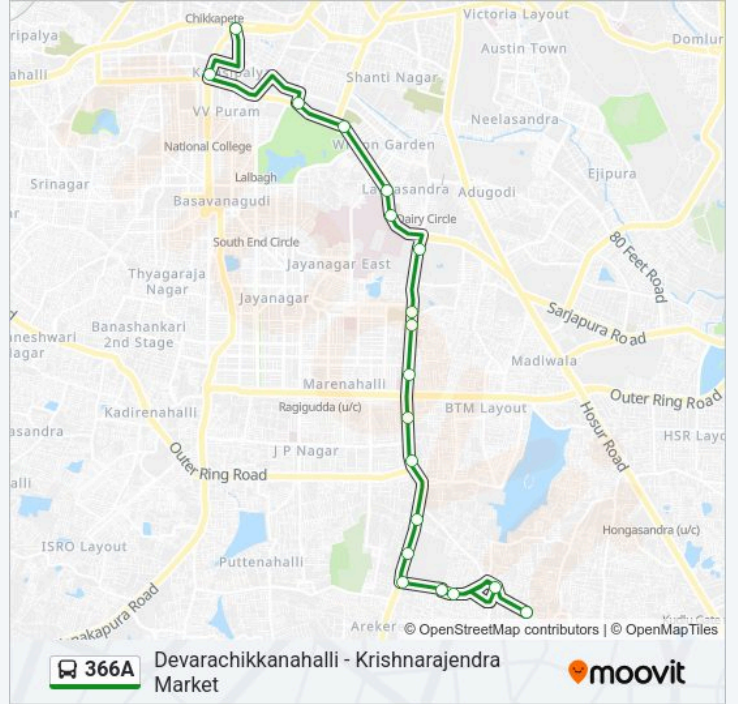

366A Line

Devarachikkanahalli - Krishnarajendra Market

Get The App

The 366A bus line (Devarachikkanahalli - Krishnarajendra Market) has 2 routes. For regular weekdays, their operation hours are:

(1) Devarachikkanahalli: 06:10-22:05(2) Krishnarajendra Market: 05:10-21:05

Use the Moovit App to find the closest 366A bus station near you and find out when is the next 366A bus arriving.

Direction: Devarachikkanahalli

19 stops

[VIEW LINE SCHEDULE](#)

K.R Market
Makkala Koota / Mahila Seva Samaja
Lalbagh Main Gate
Hop Coms / Lalbagh
Lakkasandra
Nimhans Hospital
Bengaluru Dairy Circle
Ananda Ashrama
Coles Road
Gurappanapalya
Mico Checkpost
J.P.Nagara 3rd Phase
Bilekalli
Apollo Hospital (Bannerughatta Road)
H.S.B.C. (M.V.Road)
Vijaya Bank Colony Park
Petrol Bunk
Ayyappa Mantapa
Devarachikkanahalli

366A bus Time Schedule

Devarachikkanahalli Route Timetable:

Monday	06:10-22:05
Tuesday	06:10-22:05
Wednesday	06:10-22:05
Thursday	06:10-22:05
Friday	06:10-22:05
Saturday	06:10-22:05
Sunday	06:10-22:05

366A bus Info**Direction:** Devarachikkanahalli**Stops:** 19**Trip Duration:** 33 min**Line Summary:**

Direction: Krishnarajendra Market

18 stops

[VIEW LINE SCHEDULE](#)

- Devarachikkanahalli
- Petrol Bunk
- Vijaya Bank Colony Park
- Ayyappa Mantapa
- H.S.B.C. (M.V.Road)
- Apollo Hospital (Bannerughatta Road)
- Bilekahalli
- J.P.Nagara 3rd Phase
- Mico Layout Checkpost
- Gurappanapalya
- Ananda Ashrama Coles Road
- Bengaluru Dairy Circle
- Nimhans Hospital
- Lakkasandra
- Hop Coms / Lalbagh
- Lalbagh Main Gate
- Town Hall
- K.R Market