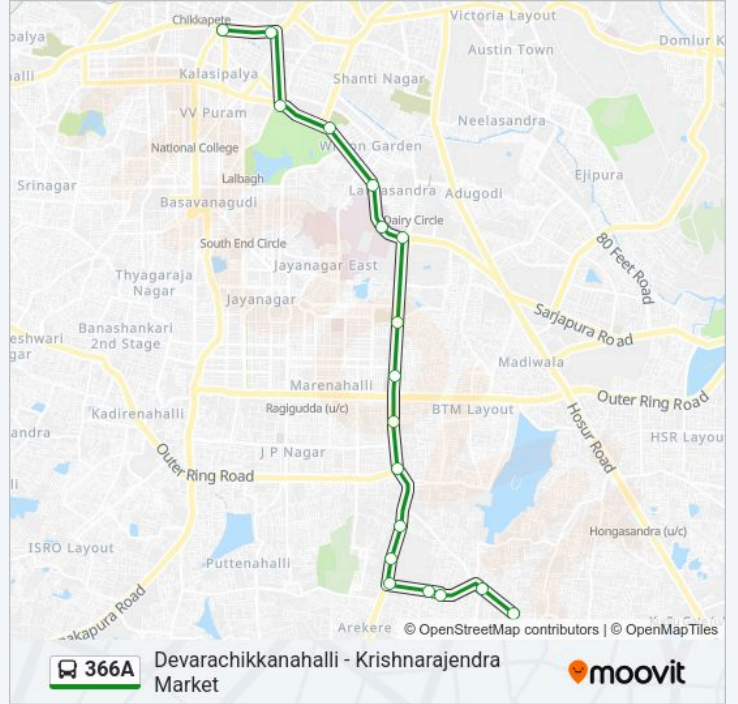

Use the Moovit App to find the closest 366A bus station near you and find out when is the next 366A bus arriving.

Direction: Devarachikkanahalli

19 stops

[VIEW LINE SCHEDULE](#)

K.R Market
Makkala Koota / Mahila Seva Samaja
Lalbagh Main Gate
Hop Coms / Lalbagh
Lakkasandra
Nimhans Hospital
Bengaluru Dairy Circle
Ananda Ashrama
Coles Road
Gurappanapalya
Mico Checkpost
J.P.Nagara 3rd Phase
Bilekalli
Apollo Hospital (Bannerughatta Road)
H.S.B.C. (M.V.Road)
Vijaya Bank Colony Park
Petrol Bunk
Ayyappa Mantapa
Devarachikkanahalli

Direction: Krishnarajendra Market

18 stops

[VIEW LINE SCHEDULE](#)

- Devarachikkanahalli
- Petrol Bunk
- Vijaya Bank Colony Park
- Ayyappa Mantapa
- H.S.B.C. (M.V.Road)
- Apollo Hospital (Bannerughatta Road)
- Bilekahalli
- J.P.Nagara 3rd Phase
- Mico Layout Checkpost
- Gurappanapalya
- Ananda Ashrama Coles Road
- Bengaluru Dairy Circle
- Nimhans Hospital
- Lakkasandra
- Hop Coms / Lalbagh
- Lalbagh Main Gate
- Town Hall
- K.R Market

366A bus Time Schedule

Krishnarajendra Market Route Timetable:

Monday	05:10-21:05
Tuesday	05:10-21:05
Wednesday	05:10-21:05
Thursday	05:10-21:05
Friday	05:10-21:05
Saturday	05:10-21:05
Sunday	05:10-21:05

366A bus Info

Direction: Krishnarajendra Market

Stops: 18

Trip Duration: 29 min

Line Summary:

366A bus time schedules and route maps are available in an offline PDF at moovitapp.com. Use the Moovit App to see live bus times, train schedule or subway schedule, and step-by-step directions for all public transit in Bengaluru.