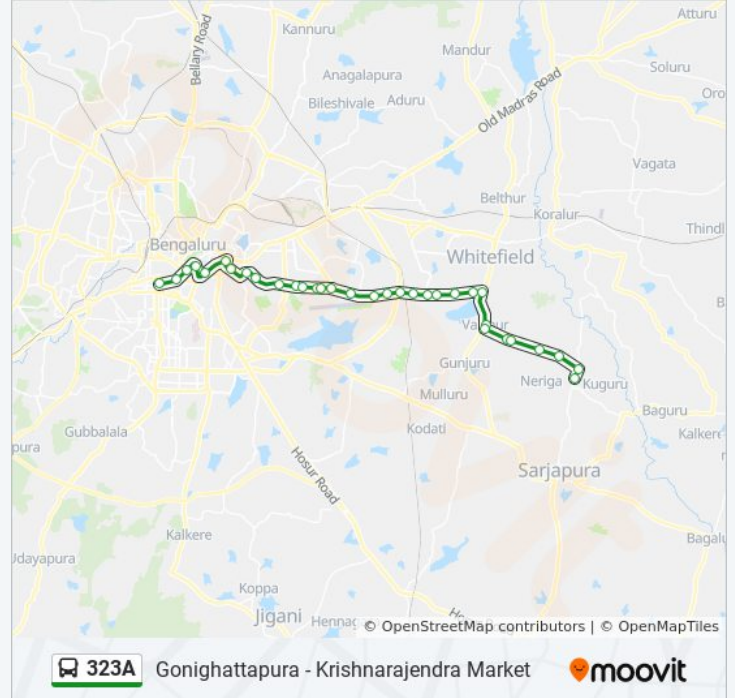

323A bus Info**Direction:** Gonighattapura**Stops:** 33**Trip Duration:** 56 min**Line Summary:**

Thubarahalli

Siddapura

Ramagondanahalli

Varthuru Kodi

Varthuru

Varthuru Police Station

Halasahalli Cross

Vagdevi School

Nakkundi Dommasandra

Janthagondanahalli

Madappanahalli Cross

Gonighattapura Cross

Direction: Krishnarajendra Market

32 stops

[VIEW LINE SCHEDULE](#)