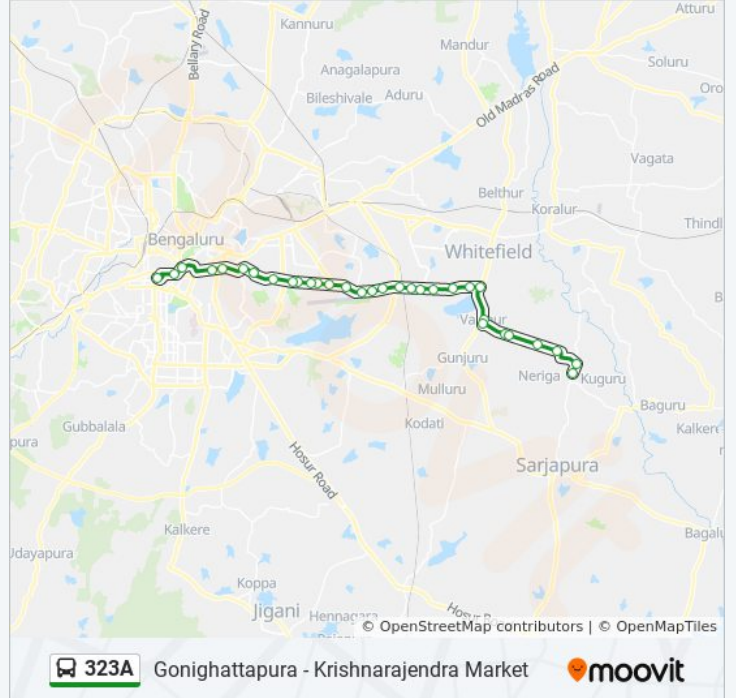

H.A.L.Kalyana Mantapa

Helicopter Division

H.A.L.Main Gate

Rajarajeshwari Talkies

Murugeshpalya

Manipal Hospital

Kodihalli

Domlur

Commando Hospital

Military Accounts Office

Life Style

Richmond Circle

Corporation

Town Hall

K.R.Market (Kalasipalya)

323A bus time schedules and route maps are available in an offline PDF at moovitapp.com. Use the [Moovit App](#) to see live bus times, train schedule or subway schedule, and step-by-step directions for all public transit in Bengaluru.

[About Moovit](#) • [MaaS Solutions](#) • [Supported Countries](#) • [Mooviter Community](#)

© 2024 Moovit - All Rights Reserved

Check Live Arrival Times