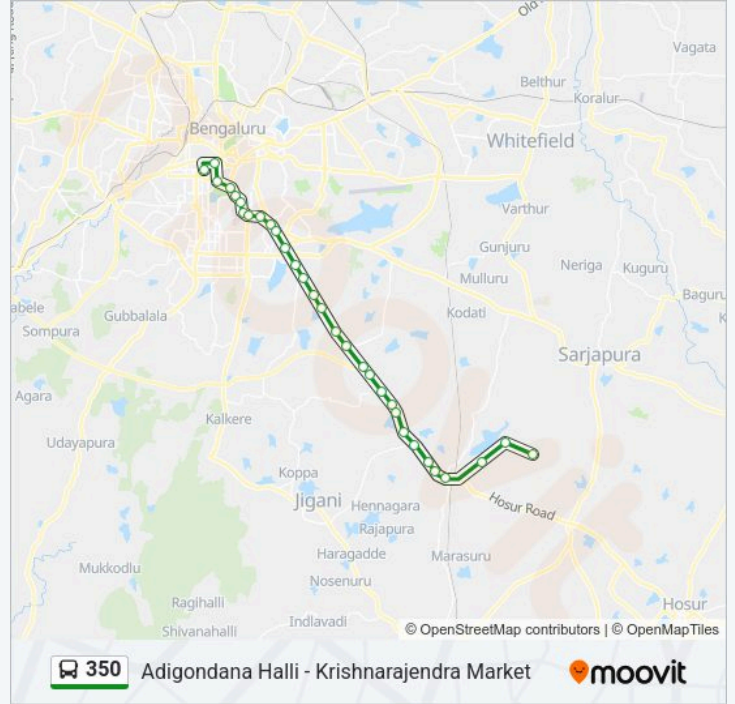

350 bus Info

Direction: Krishnarajendra Market

Stops: 31

Trip Duration: 59 min

Line Summary:

- Bommanahalli
- Roopena Agrahara
- Madiwala
- St Johns Hospital
- Hosur Road Junction
- Muneshwara Temple
- Bengaluru Dairy Circle
- Nimhans Hospital
- Lakkasandra
- Wilson Garden 7th Cross
- Hop Coms / Lalbagh
- Lalbagh Main Gate
- Town Hall
- K.R.Market (Kalasipalya)