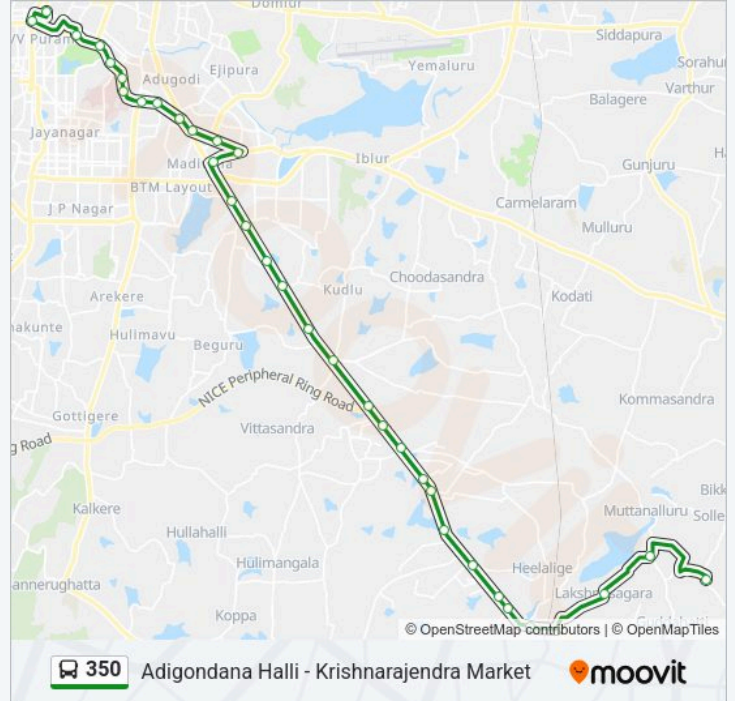

350 bus Time Schedule

Adigondana Halli Route Timetable:

Monday	06:45-22:00
Tuesday	06:45-22:00
Wednesday	06:45-22:00
Thursday	06:45-22:00
Friday	06:45-22:00
Saturday	06:45-22:00
Sunday	06:45-22:00

350 bus Info**Direction:** Adigondana Halli**Stops:** 33**Trip Duration:** 60 min**Line Summary:**

Konappana Agarhara

Electronic City

Veerasandra

Huskur Gate

Hebbagodi

Bommasandra

B.T.L.College

Hennagara Gate

Chandapura

Lakshmisagara

Ali Bommasandra

Adigondana Halli

Adigondana Halli - Krishnarajendra Market

Direction: Krishnarajendra Market

31 stops

[VIEW LINE SCHEDULE](#)