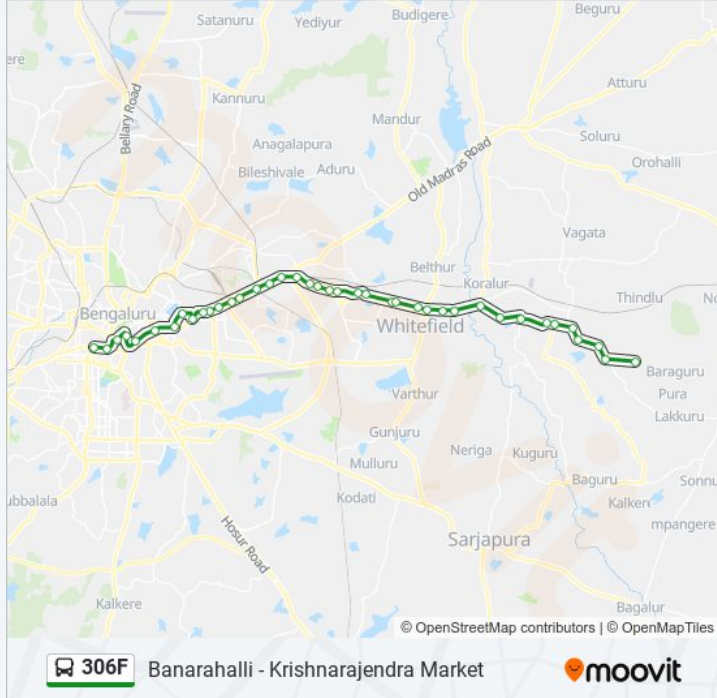

Direction: Krishnarajendra Market

37 stops

[VIEW LINE SCHEDULE](#)

Banarahalli

Handaenahalli

Medahalli Cross

Hosahalli

Hosahalli Cross Devanagondi