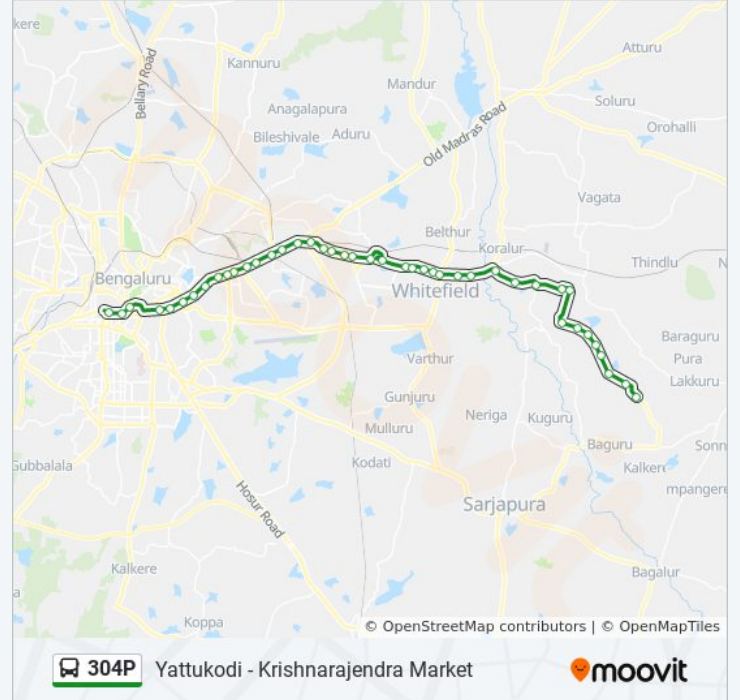

Town Hall

K.R.Market

Direction: Yattukodi

45 stops

[VIEW LINE SCHEDULE](#)

K.R.Market

Town Hall

Corporation