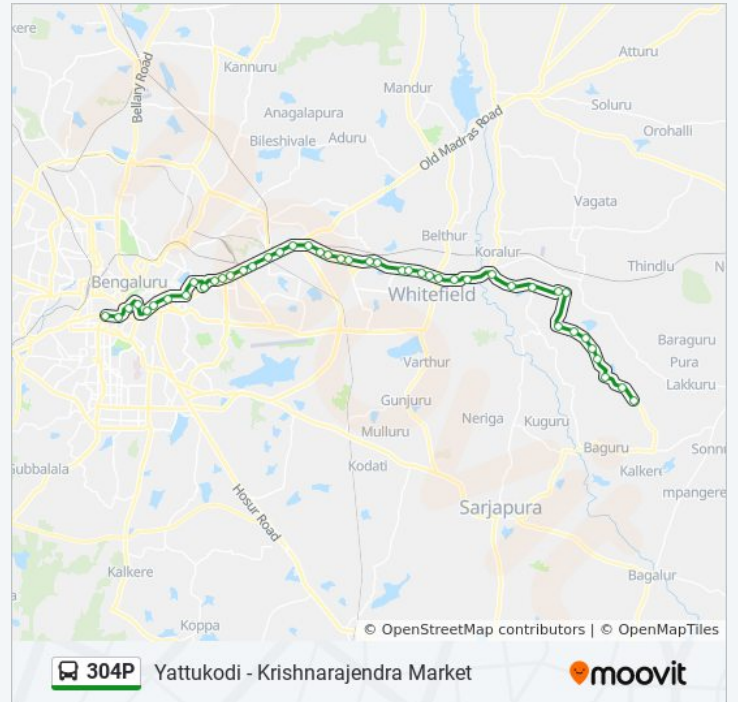

Channasandra

Thirumalashettyhalli Cross

Old Samethanahalli

Bhodhana Hosahalli

Dodda Dunnasandra

Dodda Dunnasandra Cross

Anugondanahalli Cross

Obalapura Gate

304P bus Info

Direction: Yattukodi

Stops: 45

Trip Duration: 85 min

Line Summary:

Medi Mallasandra

Mata Mallasandra

Arehalli Cross