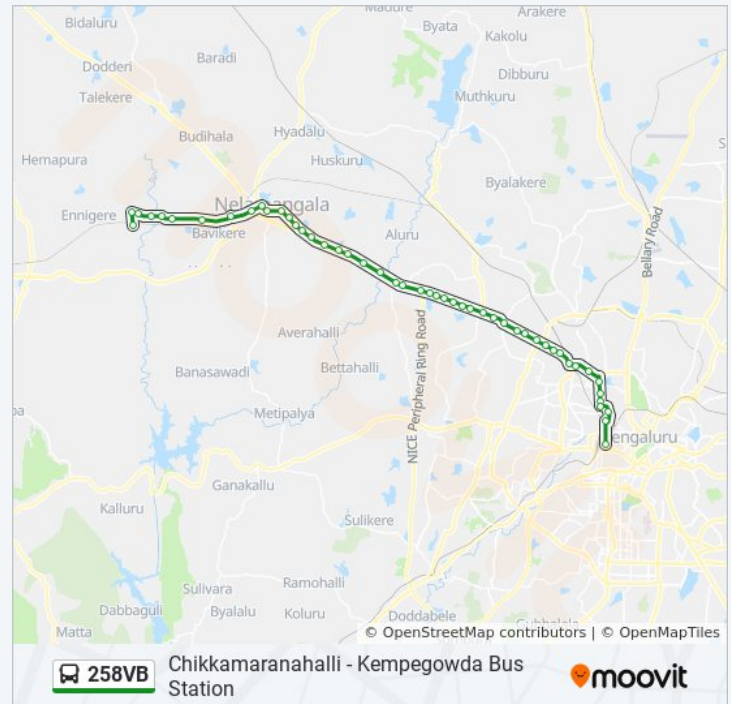

05:10 - 18:20

Saturday

05:10 - 18:20

258VB bus Info

Direction: Kempegowda Bus Station

Stops: 46

Trip Duration: 83 min

Line Summary: