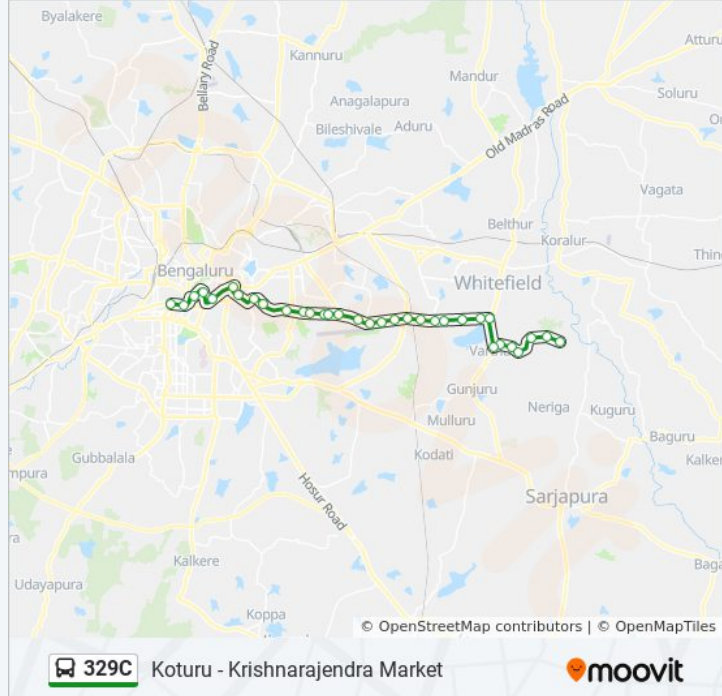

**329C bus Info****Direction:** Koturu**Stops:** 33**Trip Duration:** 67 min**Line Summary:**

Thubarahalli

Siddapura

Ramagondanahalli

Varthuru Kodi

Varthuru High School

Sorahunase Gate

Janatha Mane

Madhura Nagara Hostel

Vallepura Gate

Kottur Cross

Koturu

### Direction: Krishnarajendra Market

31 stops

[VIEW LINE SCHEDULE](#)

Koturu

Kottur Cross

Vallepura Gate

Madhura Nagara Hostel

Janatha Mane