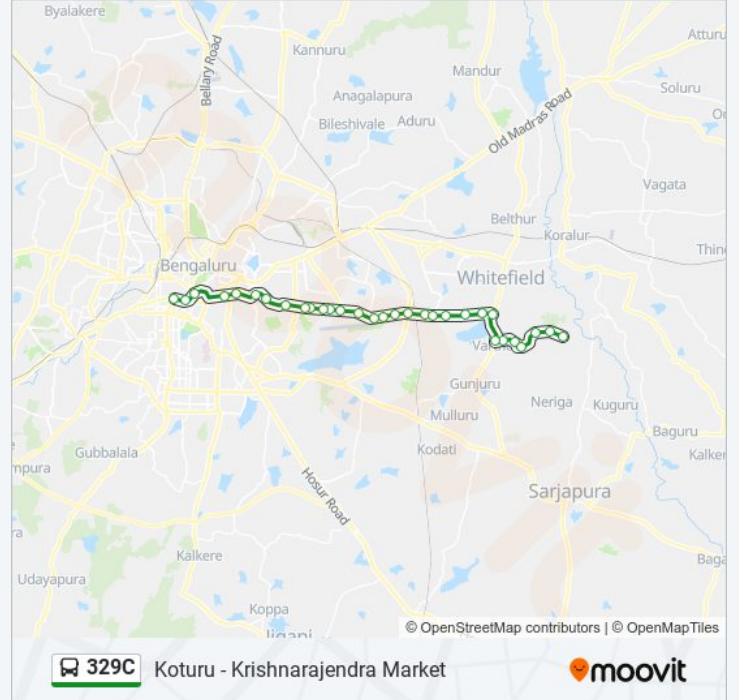

H.A.L.Main Gate

Rajarajeshwari Talkies

Murugeshpalya

Manipal Hospital

Kodihalli

Domlur

Commando Hospital

Military Accounts Office

Life Style

Richmond Circle

Corporation

Town Hall

K.R.Market

329C bus time schedules and route maps are available in an offline PDF at moovitapp.com. Use the Moovit App to see live bus times, train schedule or subway schedule, and step-by-step directions for all public transit in Bengaluru.

© 2024 Moovit - All Rights Reserved