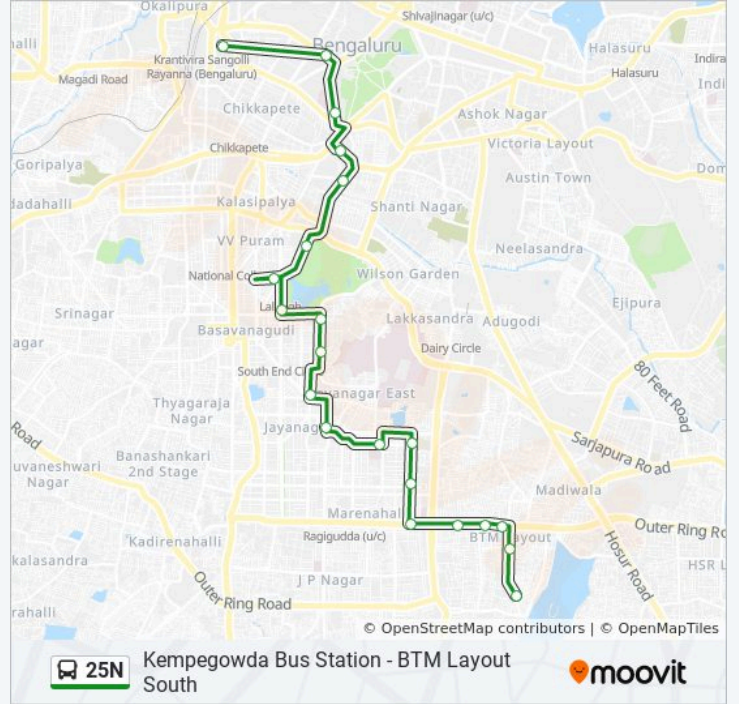

Kempegowda Bus Station - BTM Layout South

[Get The App](#)

The 25N bus line (Kempegowda Bus Station - BTM Layout South) has 2 routes. For regular weekdays, their operation hours are:

(1) Btm Layout South: 06:10 - 21:20(2) Kempegowda Bus Station: 05:20 - 20:05

Use the Moovit App to find the closest 25N bus station near you and find out when is the next 25N bus arriving.

Direction: Btm Layout South

21 stops

[VIEW LINE SCHEDULE](#)

- Kempegowda Bus Station
- Maharani College
- St Marthas Hospital Corporation
- Corporation
- Poornima Talkies
- Lalbagh Main Gate
- Lalbagh West Gate
- R.V.Teachers College
- Ashoka Pillar
- Rani Sarala Devi College
- Jayanagara 3rd Block
- Jayanagara 4th Block
- Sanjay Gandhi Hospital
- Carmel Convent
- Jayanagara Pump House
- Jayanagar East
- M.I.C.O.Layout
- B.T.M.Layout Water Tank
- 16th Main B.T.M.Layout
- 7th Cross B.T.M.Layout
- Mahadeshwara Nagara

25N bus Time Schedule

Btm Layout South Route Timetable:

| | |
|-----------|---------------|
| Sunday | 06:10 - 21:20 |
| Monday | 06:10 - 21:20 |
| Tuesday | 06:10 - 21:20 |
| Wednesday | 06:10 - 21:20 |
| Thursday | 06:10 - 21:20 |
| Friday | 06:10 - 21:20 |
| Saturday | 06:10 - 21:20 |

25N bus Info

Direction: Btm Layout South

Stops: 21

Trip Duration: 33 min

Line Summary:

Direction: Kempegowda Bus Station

22 stops

[VIEW LINE SCHEDULE](#)