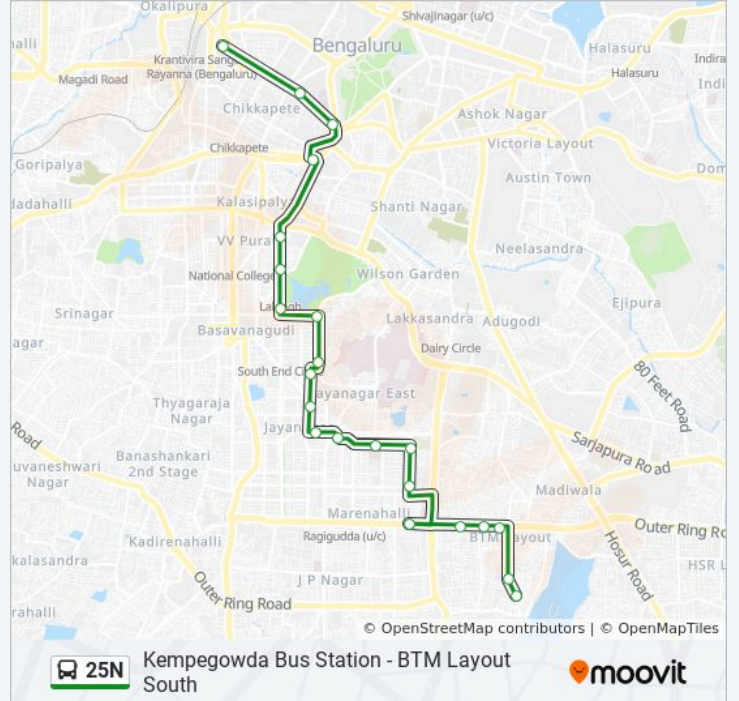

25N bus Info

Direction: Btm Layout South

Stops: 21

Trip Duration: 33 min

Line Summary:

Direction: Kempegowda Bus Station

22 stops

[VIEW LINE SCHEDULE](#)

25N bus Time Schedule

Kempegowda Bus Station Route Timetable:

| | |
|-----------|---------------|
| Sunday | 05:20 - 20:05 |
| Monday | 05:20 - 20:05 |
| Tuesday | 05:20 - 20:05 |
| Wednesday | 05:20 - 20:05 |
| Thursday | 05:20 - 20:05 |
| Friday | 05:20 - 20:05 |
| Saturday | 05:20 - 20:05 |

25N bus Info

Direction: Kempegowda Bus Station

Stops: 22

Trip Duration: 28 min

Line Summary:

Town Hall

St. Marthas Hospital Corporation

Mysore Bank

Kempegowda Bus Station

25N bus time schedules and route maps are available in an offline PDF at moovitapp.com. Use the Moovit App to see live bus times, train schedule or subway schedule, and step-by-step directions for all public transit in Bengaluru.