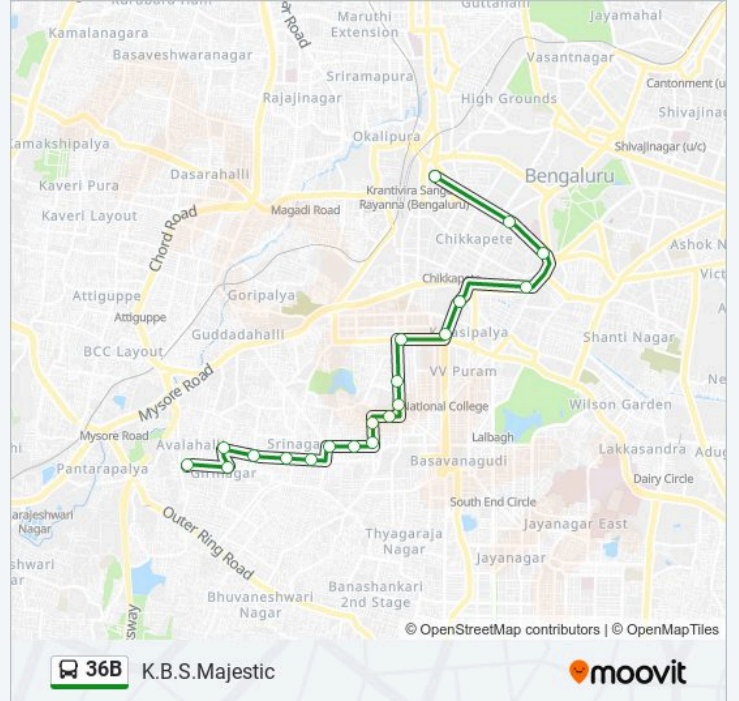

36B bus Time Schedule

Girinagara Extension Route Timetable:

Sunday	06:10 - 22:50
Monday	06:10 - 22:50
Tuesday	06:10 - 22:50
Wednesday	06:10 - 22:50
Thursday	06:10 - 22:50
Friday	06:10 - 22:50
Saturday	06:10 - 22:50

36B bus Info

Direction: Girinagara Extension

Stops: 21

Trip Duration: 28 min

Line Summary:

Direction: K.B.S.Majestic

20 stops

[VIEW LINE SCHEDULE](#)

36B bus Time Schedule

K.B.S.Majestic Route Timetable:

Sunday	05:30 - 22:00
Monday	05:30 - 22:00
Tuesday	05:30 - 22:00
Wednesday	05:30 - 22:00
Thursday	05:30 - 22:00
Friday	05:30 - 22:00
Saturday	05:30 - 22:00

36B bus Info

Direction: K.B.S.Majestic

Stops: 20

Trip Duration: 22 min

Line Summary:

Mysore Bank

Kempegowda Bus Station

36B bus time schedules and route maps are available in an offline PDF at moovitapp.com. Use the Moovit App to see live bus times, train schedule or subway schedule, and step-by-step directions for all public transit in Bengaluru.