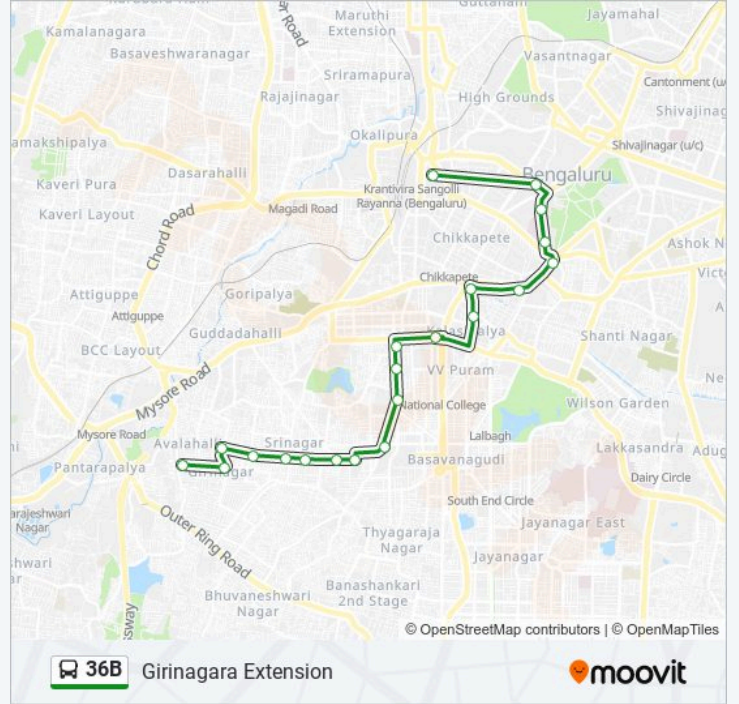

Use the Moovit App to find the closest 36B bus station near you and find out when is the next 36B bus arriving.

Direction: Girinagara Extension

21 stops

[VIEW LINE SCHEDULE](#)

Kempegowda Bus Station
Maharani College
K.R.Circle
St Marthas Hospital Corporation
Corporation
Town Hall
K.R.Market
K.R.Market (Kalasipalya)
Makkala Koota
Chamarajapete
Bangalore High School
Ramakrishna Ashrama
Hanumanthanagara Ward Office
Subramanya Swamy Temple
Nirmala Store
Apex Bank
Nagendra Block
Muneshwara Block
Girinagara
Girinagara 2nd Stage
Girinagara Extension

36B bus Time Schedule

Girinagara Extension Route Timetable:

Sunday	06:10 - 22:50
Monday	06:10 - 22:50
Tuesday	06:10 - 22:50
Wednesday	06:10 - 22:50
Thursday	06:10 - 22:50
Friday	06:10 - 22:50
Saturday	06:10 - 22:50

36B bus Info

Direction: Girinagara Extension

Stops: 21

Trip Duration: 28 min

Line Summary:

Direction: K.B.S.Majestic

20 stops

[VIEW LINE SCHEDULE](#)