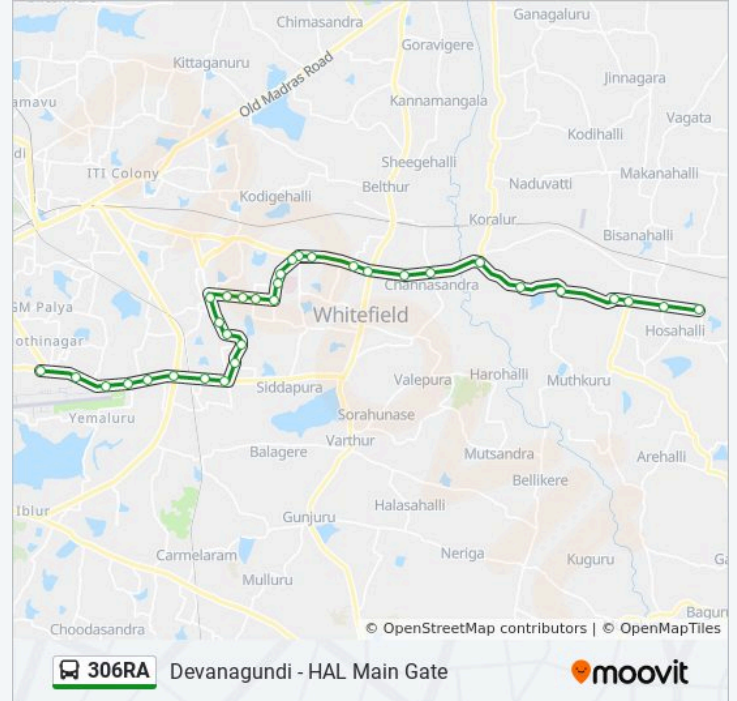

Graphite India

Kundalahalli Colony

C.M.R.I.T.College

A.E.C.S.Layout

B.E.M.L.Layout

Kundalahalli Gate

Munnekolalu Cross (Spice Garden)

Marathahalli Bridge

Marathahalli

Yamalur Cross

H.A.L.Kalyana Mantapa

Helicopter Division

H.A.L.Main Gate

306RA bus time schedules and route maps are available in an offline PDF at moovitapp.com. Use the Moovit App to see live bus times, train schedule or subway schedule, and step-by-step directions for all public transit in Bengaluru.

© 2024 Moovit - All Rights Reserved