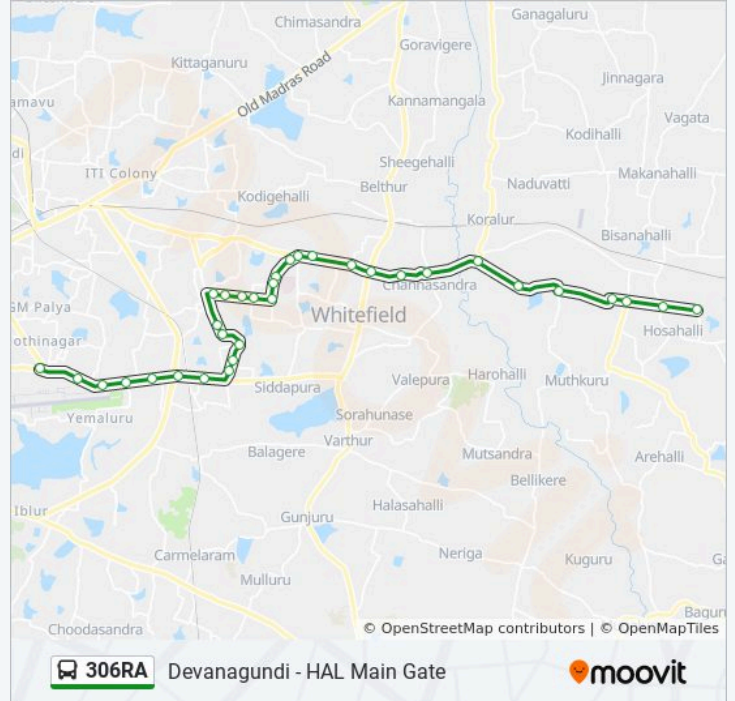

306RA bus Info**Direction:** Devanagundi**Stops:** 32**Trip Duration:** 54 min**Line Summary:**

B.P.L.

Hope Farm

M.V.J.College

Channasandra

Thirumalashettyhalli Cross

Old Samethanahalli

Bhodhana Hosahalli

Dodda Dunnasandra

Dodda Dunnasandra Cross

Hosahalli Cross Devanagondi

Devanagondi

Direction: Hal Main Gate

31 stops

[VIEW LINE SCHEDULE](#)

Devanagondi