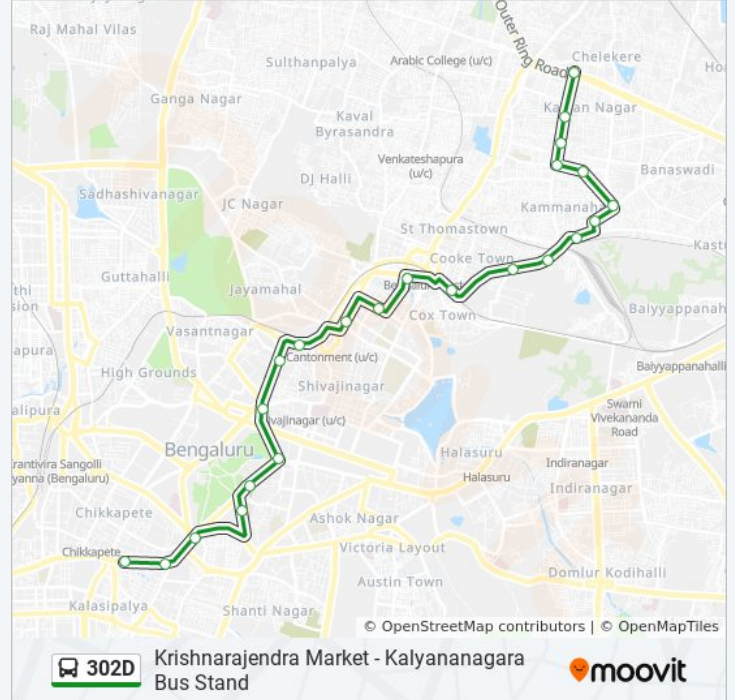

Museum

St. Joseph Boys High School Malya Hospital

Corporation

Town Hall

K.R.Market

302D bus time schedules and route maps are available in an offline PDF at moovitapp.com. Use the [Moovit App](#) to see live bus times, train schedule or subway schedule, and step-by-step directions for all public transit in Bengaluru.

[About Moovit](#) • [MaaS Solutions](#) • [Supported Countries](#) • [Mooviter Community](#)

© 2024 Moovit - All Rights Reserved

Check Live Arrival Times