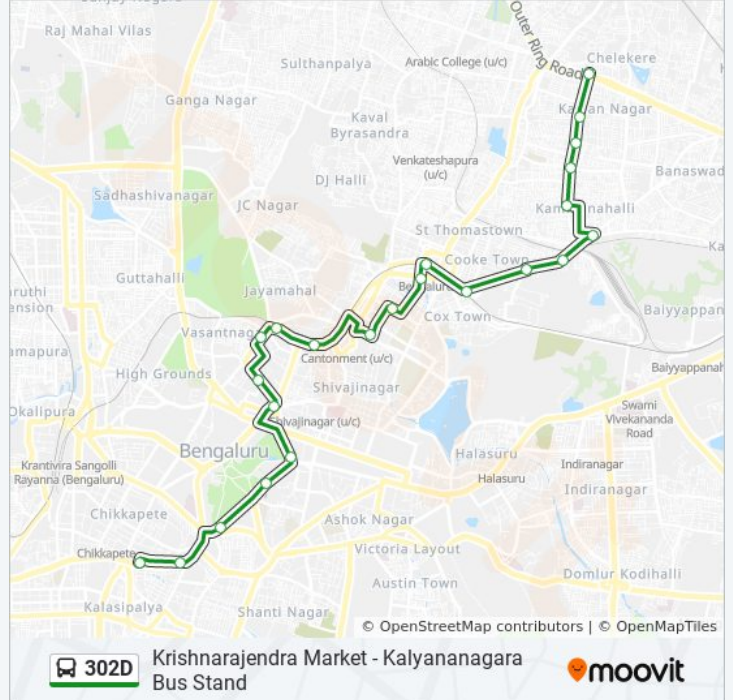

302D bus Info

Direction: Kalyananagara Bus Stand

Stops: 23

Trip Duration: 33 min

Line Summary:

Jalvayu Vihara

Kalyananagara Bus Stand

Direction: Krishnarajendra Market

23 stops

[VIEW LINE SCHEDULE](#)

Kalyananagara Bus Stand

Jalvayu Vihara

Kammanahalli

Kammanahalli Empire Hotel

Kullappa Circle

Maruthi School