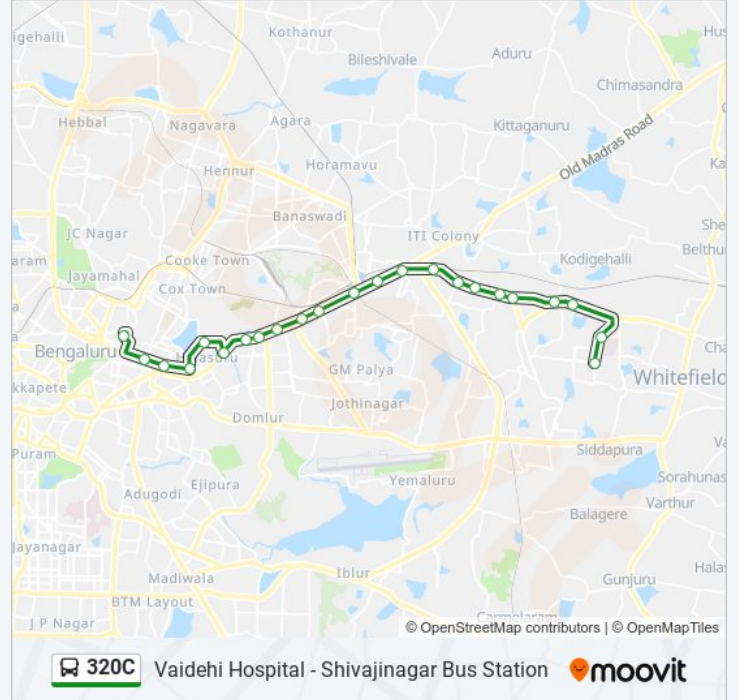

Brook Steel E.S.I.

Hoodi

Rajapalya

Sathya Sai Hospital

Whitefield Bus Station (Vydehi Hospital)

320C bus time schedules and route maps are available in an offline PDF at moovitapp.com. Use the [Moovit App](#) to see live bus times, train schedule or subway schedule, and step-by-step directions for all public transit in Bengaluru.

[About Moovit](#) • [MaaS Solutions](#) • [Supported Countries](#) • [Mooviter Community](#)

© 2024 Moovit - All Rights Reserved

Check Live Arrival Times