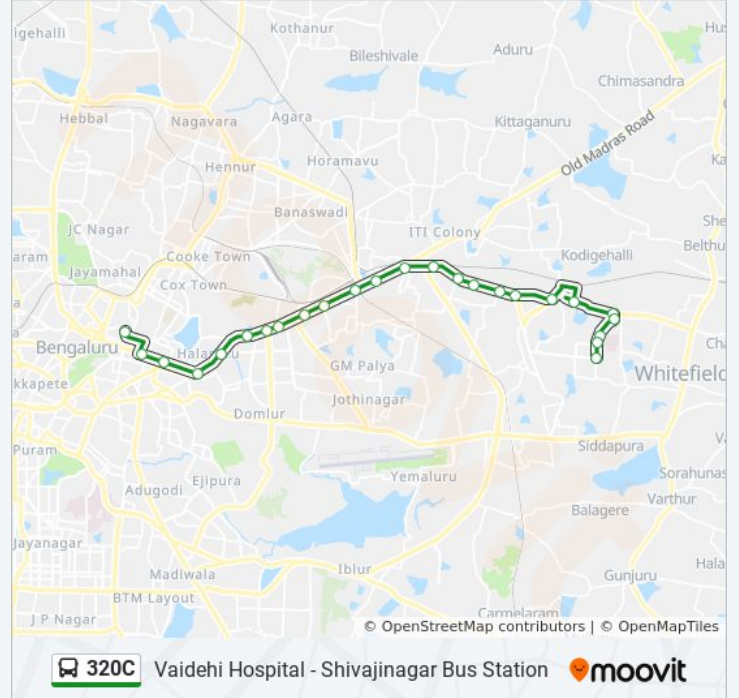

320C

Vaidehi Hospital - Shivajinagar Bus Station

Get The App

The 320C bus line (Vaidehi Hospital - Shivajinagar Bus Station) has 2 routes. For regular weekdays, their operation hours are:

(1) Shivajinagar Bus Station: 06:35 - 21:45(2) Vaidehi Hospital: 05:30 - 20:15

Use the Moovit App to find the closest 320C bus station near you and find out when is the next 320C bus arriving.

Direction: Shivajinagar Bus Station

24 stops

[VIEW LINE SCHEDULE](#)

Whitefield Bus Station (Vydehi Hospital)

320C bus Info

Direction: Shivajinagar Bus Station

Stops: 24

Trip Duration: 44 min

Line Summary:

Manipal Centre

Maniksha Parade Ground

Shivajinagara Bus Station

Direction: Vaidehi Hospital

23 stops

[VIEW LINE SCHEDULE](#)

Shivajinagara Bus Station

Maniksha Parade Ground

Manipal Centre

Begum Mahal

Philips Millenium Halasuru