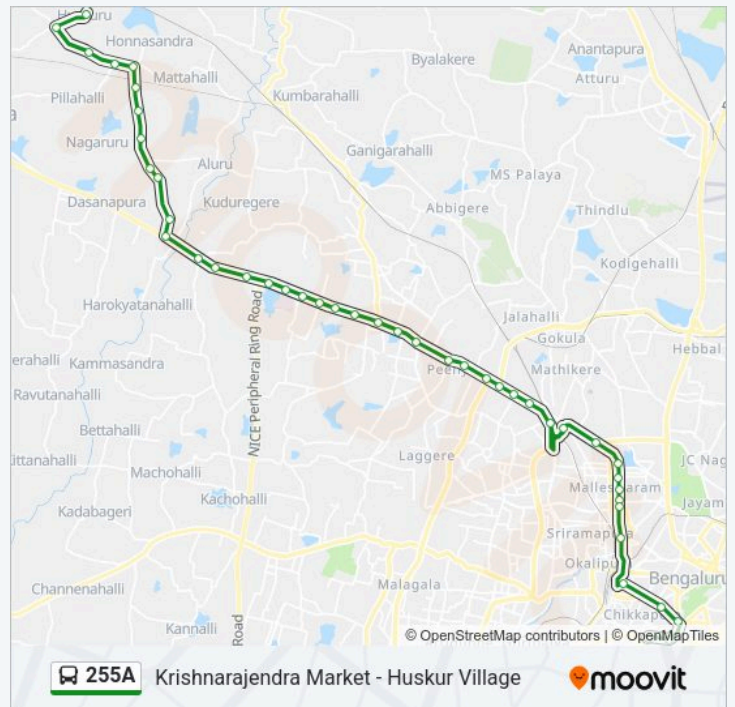

Saturday

07:25-20:20

Sunday

07:25-20:20

255A bus Info

Direction: Huskur Village

Stops: 44

Trip Duration: 73 min

Line Summary:

Mantri Layout (M.L.A Layout)

Nagaruru Cross

Vaderahalli Cross

A.P.M.C Yard

Mattahalli Cross

Pillahalli Cross

Chikka Veeraiahapalya Cross