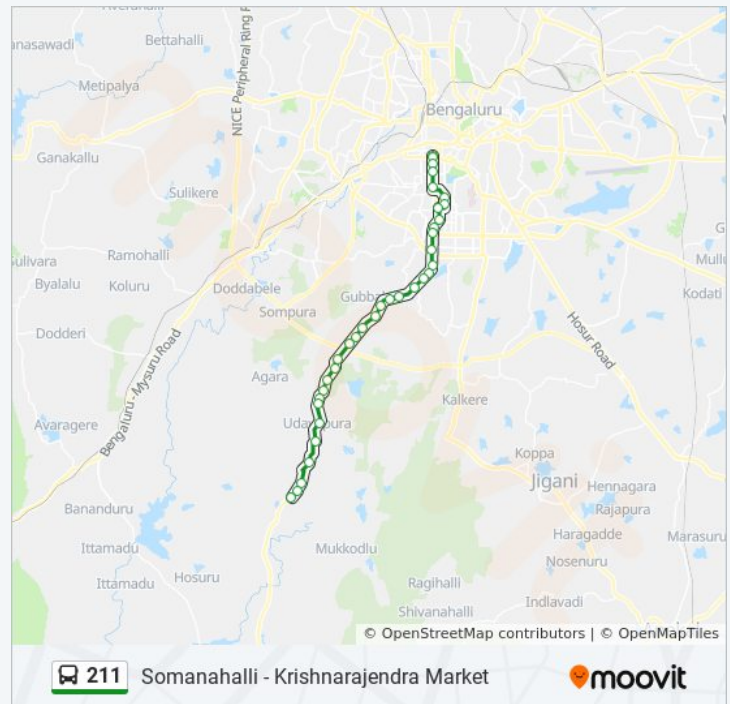

## 211 bus Info

**Direction:** Somanahalli

**Stops:** 54

**Trip Duration:** 69 min

**Line Summary:**

Thalagattapura Metro Station

Thalagattapura

Twinkler School Thalagattapura