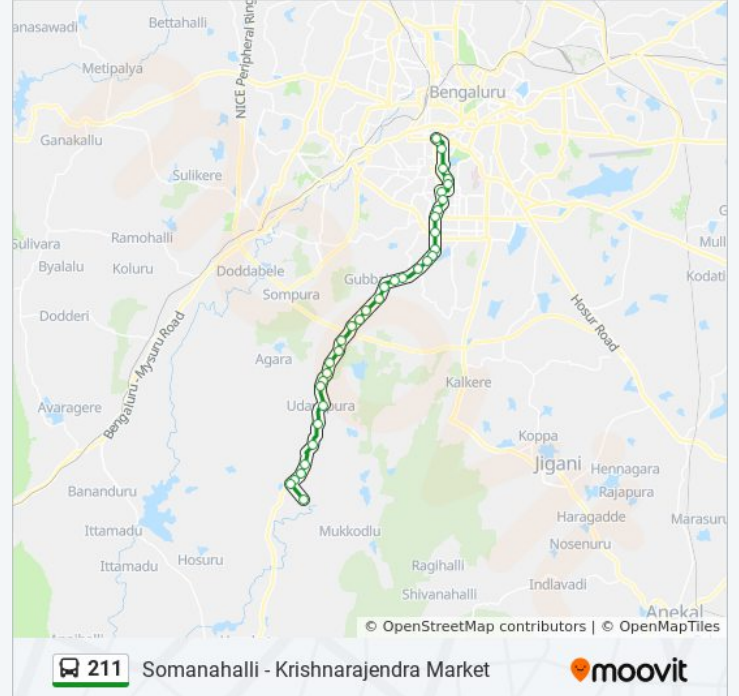

Deepak Nursing Home

Deepak Nursing Home

Yediyur

6th Block Jayanagara

Nanda Talkies

South End Circle

M.N.Krishnarao Park

Sajjan Rao Circle

Sajjan Rao Circle

Basappa Circle

Makkala Koota / Mahila Seva Samaja

K.R.Market (Kalasipalya)

**Direction: Somanahalli**  
54 stops  
[VIEW LINE SCHEDULE](#)

K.R.Market (Kalasipalya)

Makkala Koota / Mahila Seva Samaja