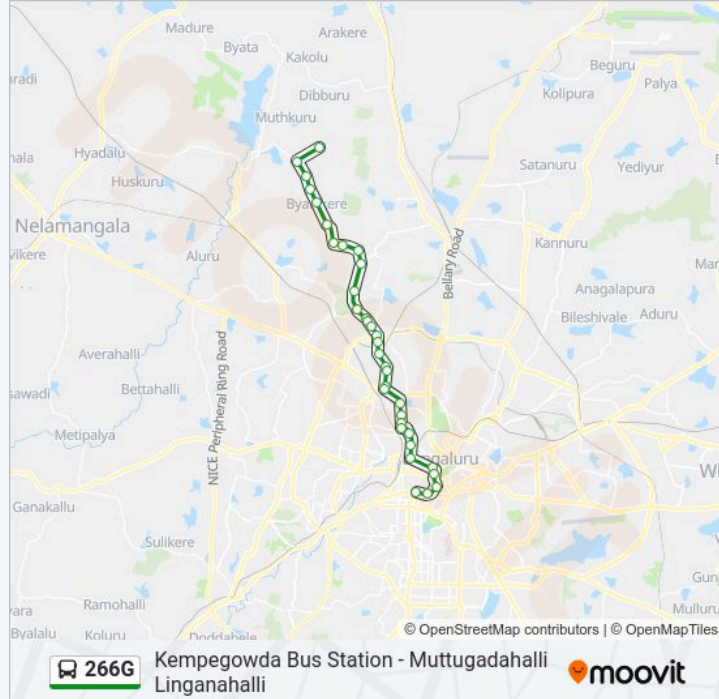

Anand Rao Circle

Maharani College

K.R.Circle

Corporation

Town Hall

K.R.Market

Direction: Muttugadahalli Linganaahalli

32 stops

[VIEW LINE SCHEDULE](#)

K.R.Market

Town Hall

St.Marthas Hospital Corporation

Mysore Bank

Kempegowda Bus Station

Central

Malleshwaram Circle