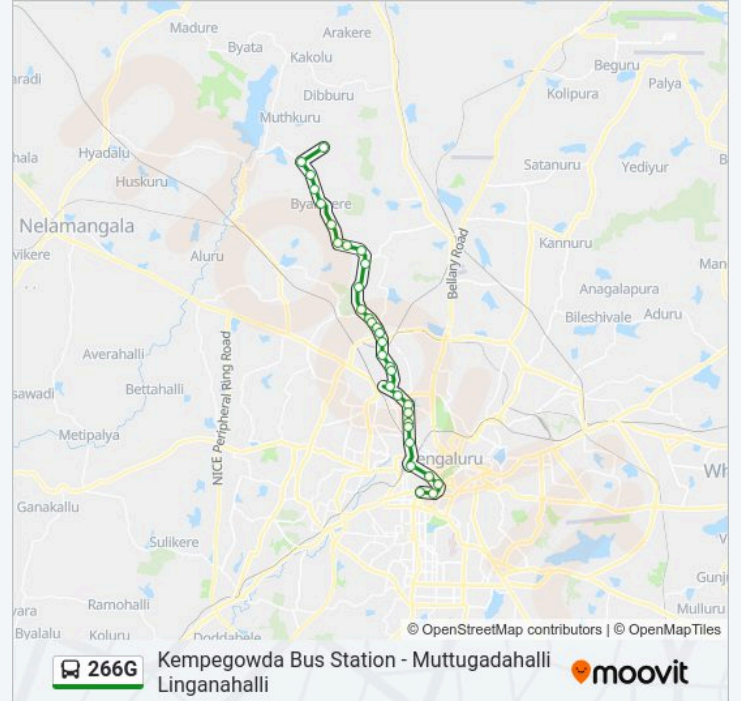

Medi Agrahara Cross

Byalakere

Chikka Byalakere

Kurubarahalli Cross

Shivakote

Muttugadahalli Linganahalli

266G bus time schedules and route maps are available in an offline PDF at moovitapp.com. Use the Moovit App to see live bus times, train schedule or subway schedule, and step-by-step directions for all public transit in Bengaluru.

© 2024 Moovit - All Rights Reserved