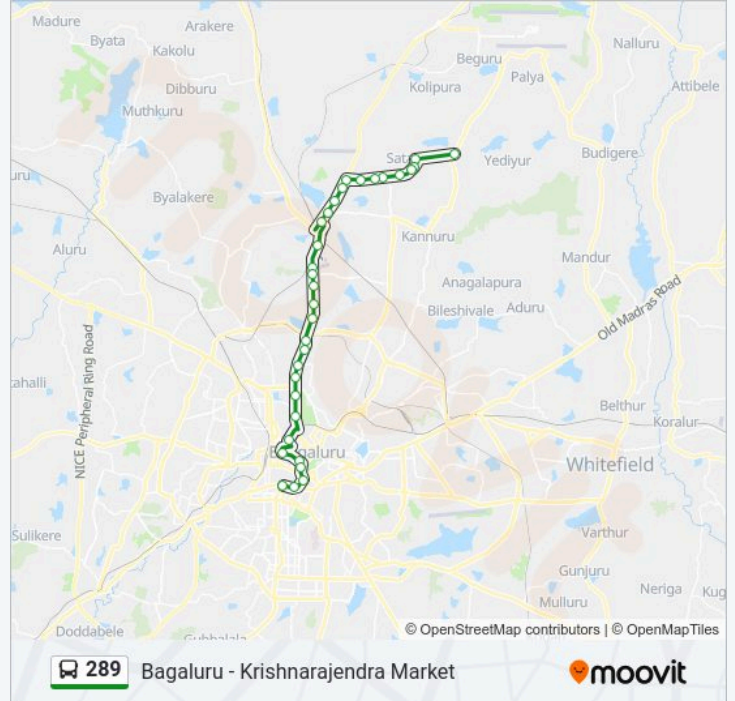

Military Dairy Farm (Esteem Mall)

Hebbala

Canara Bank Hebbala

C.B.I

Mekhri Circle Bus Stop

Palace Ground

R.M.Guttahalli

Shivananda Stores

Anand Rao Circle

Maharani College

K.R.Circle

Corporation

Town Hall

K.R.Market

289 bus time schedules and route maps are available in an offline PDF at moovitapp.com. Use the Moovit App to see live bus times, train schedule or subway schedule, and step-by-step directions for all public transit in Bengaluru.

© 2024 Moovit - All Rights Reserved