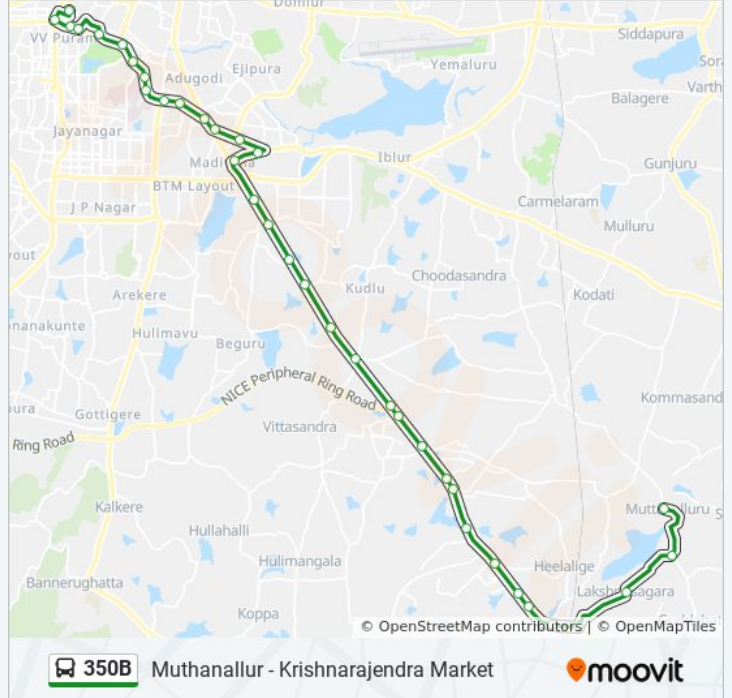

Singasandra

Hosa Road

Electronic City P.E.S.I.T College

Konappana Agarhara

Electronic City

Veerasandra

Huskur Gate

Hebbagodi

Bommasandra

B.T.L.College

Hennagara Gate

Chandapura

Lakshmisagara

Ali Bommasandra

Mahatma Vidhyalaya Muttanalluru

350B bus time schedules and route maps are available in an offline PDF at moovitapp.com. Use the [Moovit App](#) to see live bus times, train schedule or subway schedule, and step-by-step directions for all public transit in Bengaluru.

[About Moovit](#) • [MaaS Solutions](#) • [Supported Countries](#) • [Mooviter Community](#)

© 2024 Moovit - All Rights Reserved

Check Live Arrival Times