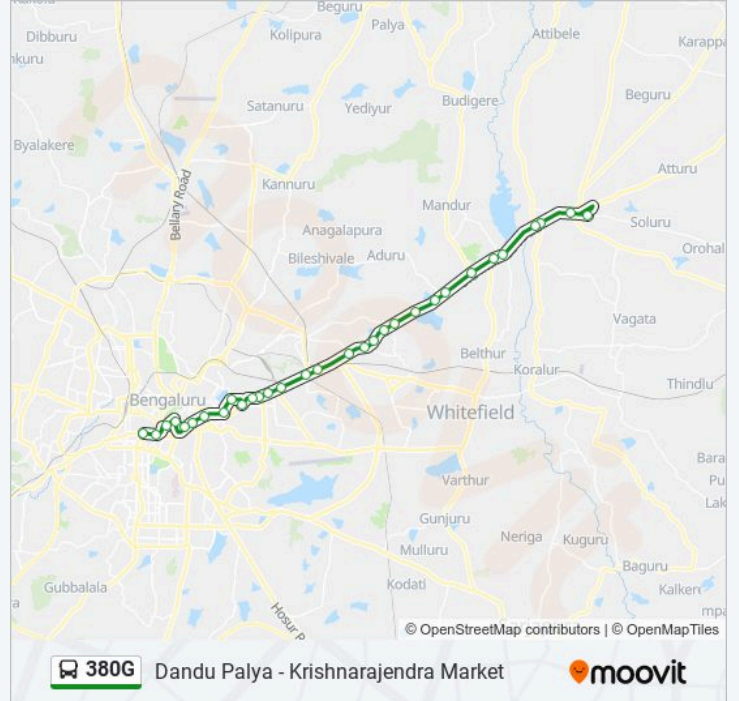

380G bus Info

Direction: Dandu Palya

Stops: 31

Trip Duration: 62 min

Line Summary:

Medahalli

Veeranahalli

Avalahalli

Budigere Cross

Katamnalluru Gate

Huskur Kodi

Hoskote High School

Hoskote K.E.B.Circle

Hoskote Government Hospital

Dandu Palya

Direction: Krishnarajendra Market

28 stops

[VIEW LINE SCHEDULE](#)

Dandupalya

Hoskote Government Hospital

Hoskote K.E.B.Circle

Hoskote High School

Huskur Kodi

Katamnalluru Gate