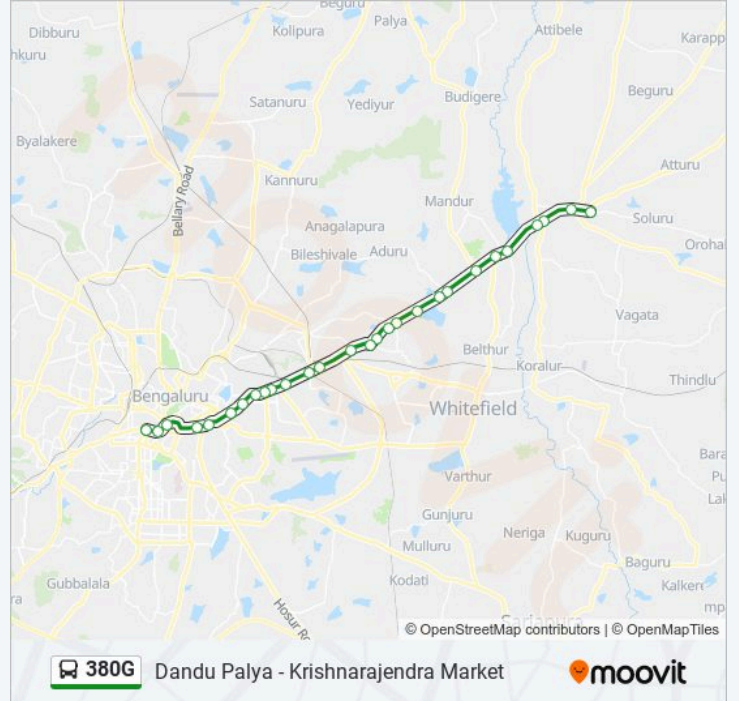

Halasuru

Lido

Life Style

Richmond Circle

Corporation

Town Hall

K.R.Market

380G bus time schedules and route maps are available in an offline PDF at moovitapp.com. Use the Moovit App to see live bus times, train schedule or subway schedule, and step-by-step directions for all public transit in Bengaluru.

© 2024 Moovit - All Rights Reserved