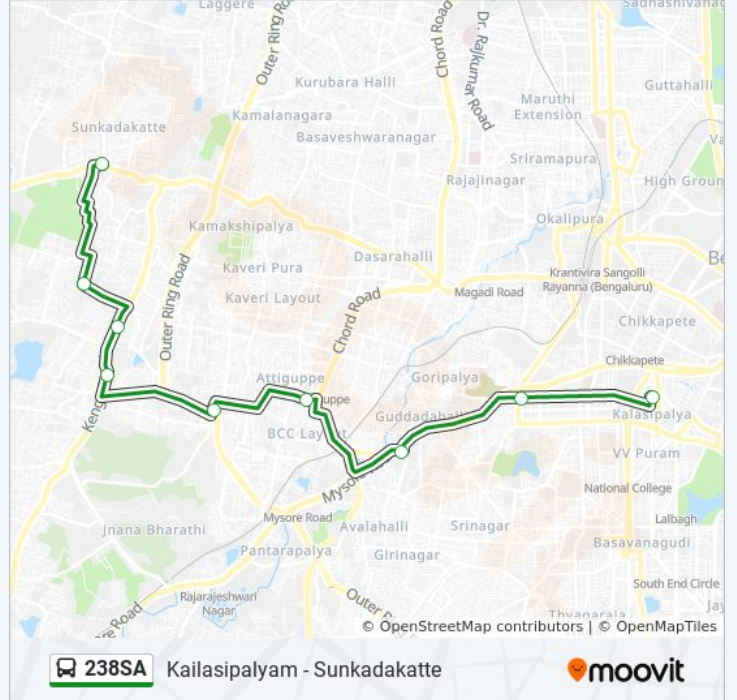

**238SA bus Info**

**Direction:** Kailasipalyam

**Stops:** 7

**Trip Duration:** 16 min

**Line Summary:**

### 238SA bus Time Schedule

Sunkadakatte Route Timetable:

Sunday	08:15 - 15:25
Monday	08:15 - 15:25
Tuesday	08:15 - 15:25
Wednesday	08:15 - 15:25
Thursday	08:15 - 15:25
Friday	08:15 - 15:25
Saturday	08:15 - 15:25

### 238SA bus Info

**Direction:** Sunkadakatte

**Stops:** 9

**Trip Duration:** 20 min

**Line Summary:**

238SA bus time schedules and route maps are available in an offline PDF at [moovitapp.com](https://moovitapp.com). Use the [Moovit App](#) to see live bus times, train schedule or subway schedule, and step-by-step directions for all public transit in Bengaluru.