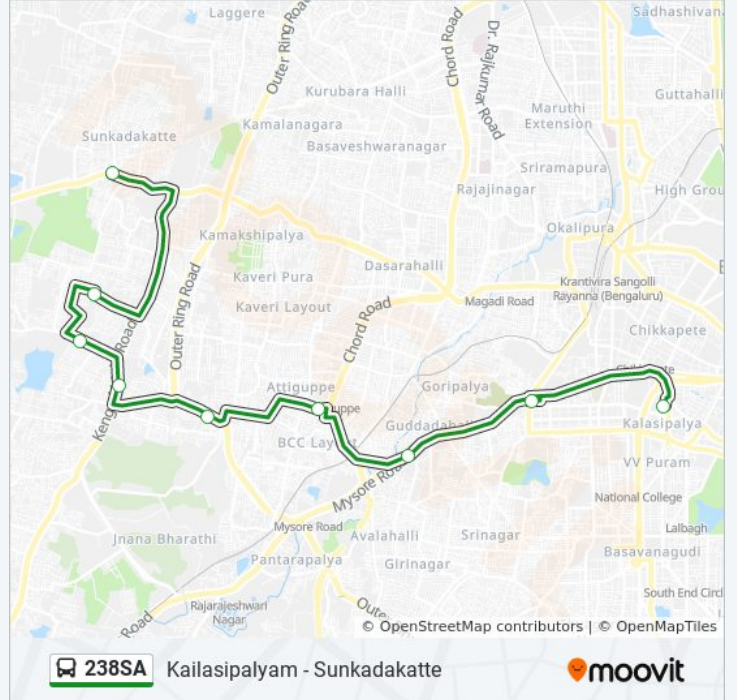

Use the Moovit App to find the closest 238SA bus station near you and find out when is the next 238SA bus arriving.

**Direction: Kailasipalyam**

7 stops

[VIEW LINE SCHEDULE](#)

Sunkadakatte

Eranapalya

Iti Layout Mallathalli

Dr.Ambedkar Institute Of Technology

Manasanagara

Income Tax Layout

K.R.Market (Kailasipalya)

**238SA bus Time Schedule**

Kailasipalyam Route Timetable:

Sunday	09:15 - 16:50
Monday	09:15 - 16:50
Tuesday	09:15 - 16:50
Wednesday	09:15 - 16:50
Thursday	09:15 - 16:50
Friday	09:15 - 16:50
Saturday	09:15 - 16:50

**238SA bus Info**

**Direction:** Kailasipalyam

**Stops:** 7

**Trip Duration:** 16 min

**Line Summary:**