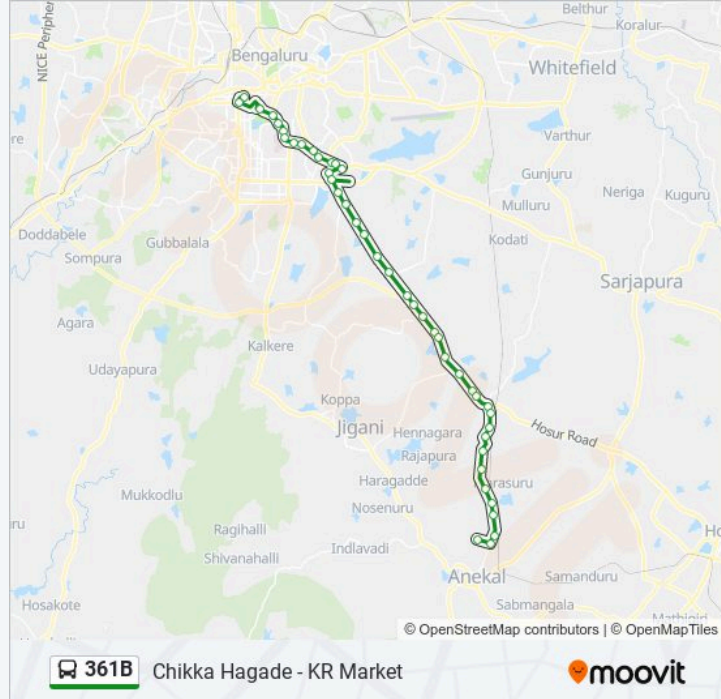

Marasur Gate

R.K.Farm

Byagadadenahalli Cross

Avadadenahalli Gate

Karpura Gate / Aravantigepura

Chikkahagade Gate / Alliance University

Chikka Hagade

Direction: Kr Market

40 stops

[VIEW LINE SCHEDULE](#)

Chikka Hagade

Chikkahagade Gate / Alliance University

Karpura Gate / Aravantigepura

Avadadenahalli Gate

Byagadadenahalli Cross

R.K.Farm