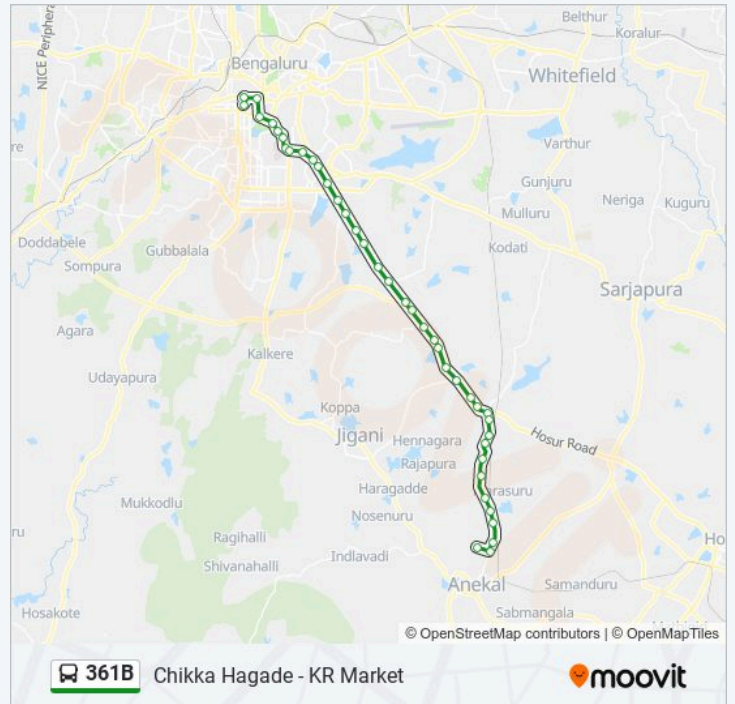

Ramakrishnapura Gate

Iggluru

Suryanagara

Chandapura K.E.B.

Chandapura

Hennagara Gate

B.T.L.College

Bommasandra

Hebbagodi

Huskur Gate

Veerasandra

Electronic City

Konappana Agarhara

Electronic City P.E.S.I.T College

Hosa Road

Singasandra

Kudlu Gate

Garvebhavi Palya

Bommanahalli

Roopena Agrahara

Madiwala

St Johns Hospital

Hosur Road Junction

Muneshwara Temple

Bengaluru Dairy Circle

Nimhans Hospital

Lakkasandra

Wilson Garden 7th Cross

Hop Coms / Lalbagh

Lalbagh Main Gate

Town Hall

Krishnarajendra Market

361B bus Info

Direction: Kr Market

Stops: 40

Trip Duration: 85 min

Line Summary: