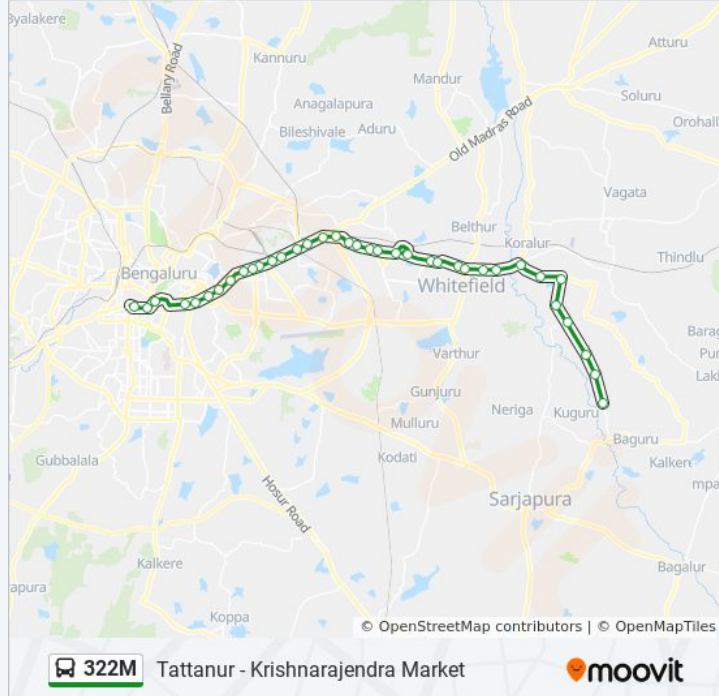

Richmond Circle

Corporation

Town Hall

K.R.Market

Direction: Tattatur

40 stops

[VIEW LINE SCHEDULE](#)

K.R.Market