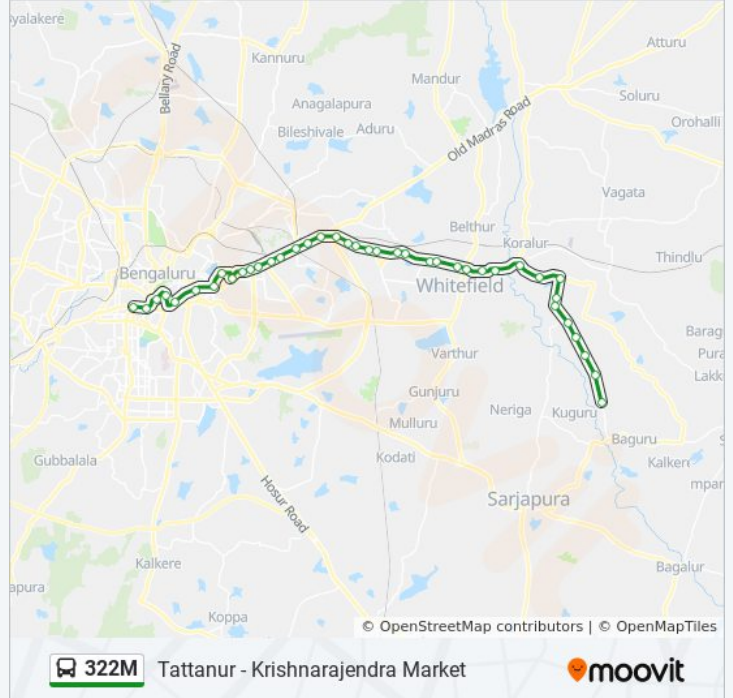

Baiyappanahalli Metro Station

Benniganahalli

Tin Factory

K.R.Puram Metro Station

B Narayanapura

Mahadevapura

Singayyanapalya

Garudacharpalya

Brook Steel E.S.I.

Hoodi

Rajapalya

Pattandur Agrahara Gate

I.T.P.L.Whitefield

B.P.L.

Hope Farm

M.V.J.College

Channasandra

Thirumalashettyhalli Cross

Old Samethanahalli

Bhodhana Hosahalli

Ayurvedic Hospital

Naganaikna Kote

Muthkuru

Edagonahalli

Byadarahalli

Muthugadahalli

Tattanur

322M bus time schedules and route maps are available in an offline PDF at moovitapp.com. Use the [Moovit App](#) to see live bus times, train schedule or subway schedule, and step-by-step directions for all public transit in Bengaluru.

[About Moovit](#) • [MaaS Solutions](#) • [Supported Countries](#) • [Mooviter Community](#)

© 2024 Moovit - All Rights Reserved

Check Live Arrival Times