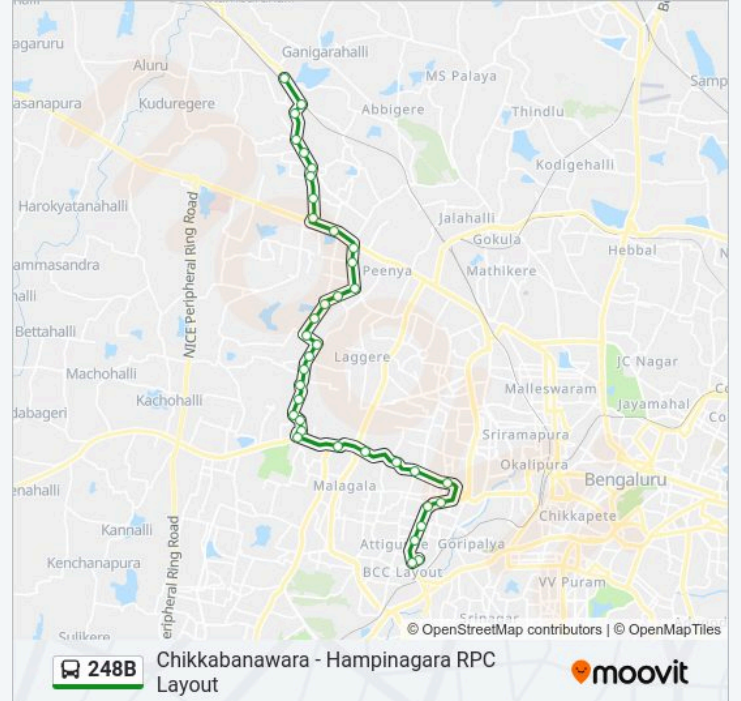

Brundavana Peenya

14th Cross Peenya

Rajagopala Nagara

Peenya 2nd Stage

Milk Dairy Goodwill School

Hegganahalli

Hegganahalli Cross

Neelagiri Thopu

Maramma Temple Hegganahalli

Aralimara Sunkadakatte

Sunkadakatte

Kottigepalya

Summanahalli

Kamakshipalya

K.H.B.Colony

Agrahara Dasarahalli

Vijayanagara Vijaya Bank

Vijayanagara

Maruthi Mandira

Vijayanagara Bus Station

Attiguppe

Hampinagara R.P.C.Layout

248B bus time schedules and route maps are available in an offline PDF at moovitapp.com. Use the Moovit App to see live bus times, train schedule or subway schedule, and step-by-step directions for all public transit in Bengaluru.

© 2024 Moovit - All Rights Reserved