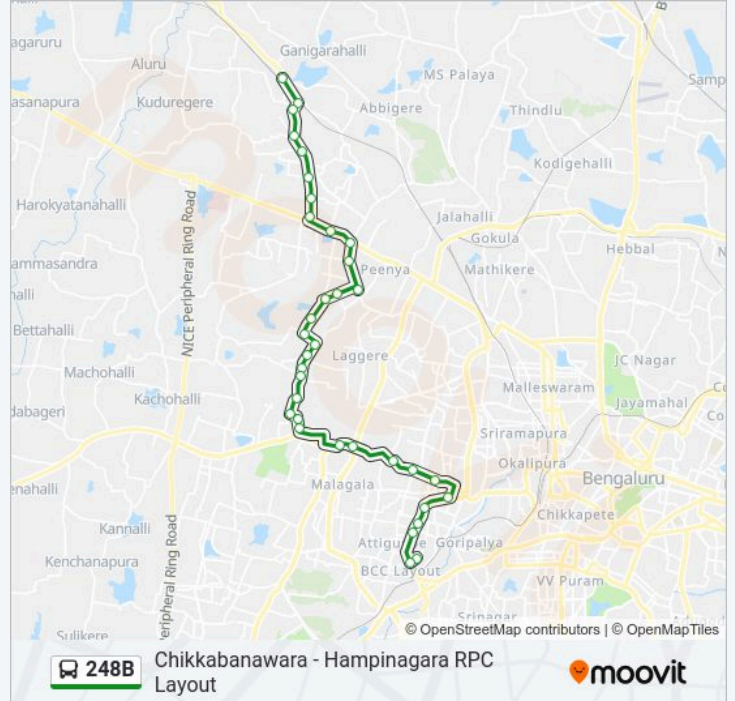

### 248B bus Info

**Direction:** Chikkabanawara

**Stops:** 35

**Trip Duration:** 49 min

**Line Summary:**

N.T.T.F.Peenya

Rolling Mill

T.V.S.Cross

Systems Peenya

Jalahalli Cross

T Dasarahalli

8th Mile

Widia School

Bagalagunte

Bone Mill

Sapthagiri College

Janapriya Apartments

Railway Station Chikkabanavara

Gangamma Temple Chikkabanavara

**Direction: Hampinagara Rpc Layout**

37 stops

[VIEW LINE SCHEDULE](#)

Gangamma Temple Chikkabanavara

Railway Station Chikkabanavara