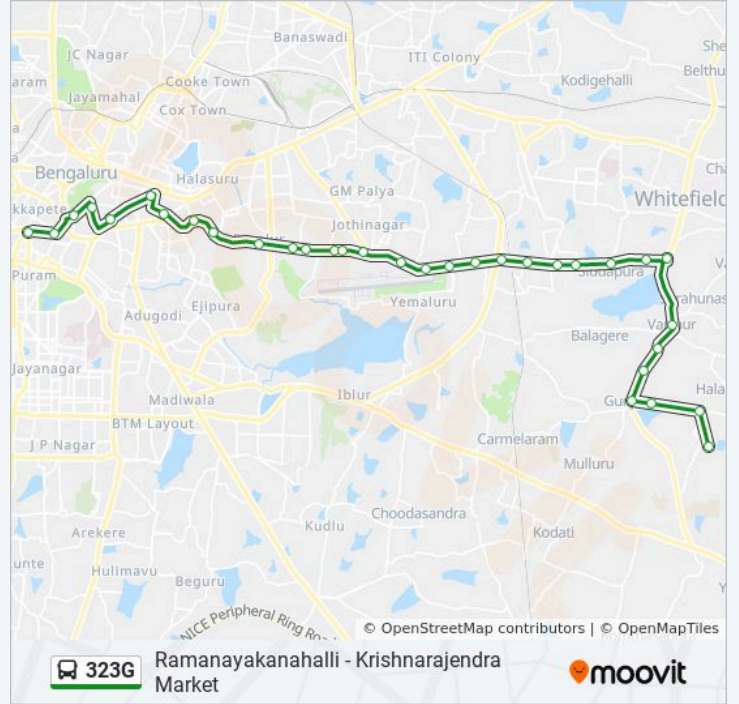

Marathahalli

Marathahalli Bridge

Munnekolalu Cross (Spice Garden)

Kundalahalli Gate

Thubarahalli

Siddapura

Ramagondanahalli

Varthuru Kodi

Varthuru

K.K.School

Vinayakanagara Gunjuru

Hosahalli Cross Gunjuru

Hosahalli Gunjuru

Thippasandra Gate

Ramanayakanahalli

323G bus time schedules and route maps are available in an offline PDF at moovitapp.com. Use the Moovit App to see live bus times, train schedule or subway schedule, and step-by-step directions for all public transit in Bengaluru.

© 2024 Moovit - All Rights Reserved