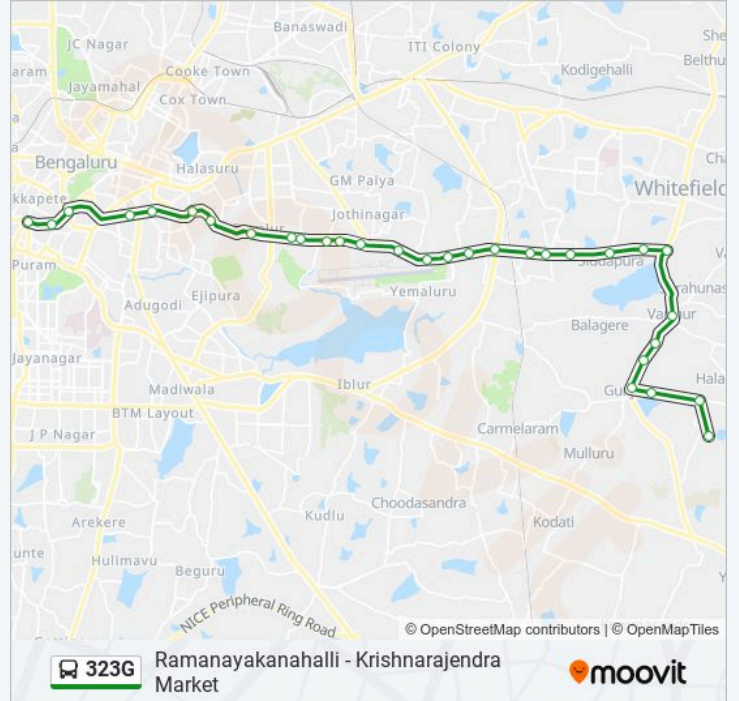

Manipal Hospital

Kodihalli

Domlur

Commando Hospital

Military Accounts Office

Life Style

Richmond Circle

Corporation

Town Hall

K.R.Market

Direction: Ramanayakanahalli

33 stops

[VIEW LINE SCHEDULE](#)

K.R.Market

Town Hall

Corporation

St.Joseph Boys High School Malya Hospital

Richmond Circle (Bishop Coton Girls High School)

Mayo Hall

Hosmat Hospital

Military Accounts Office

Commando Hospital

Domlur

Kodihalli

Manipal Hospital

Murugeshpalya

Rajarajeshwari Talkies

H.A.L.Main Gate

Helicopter Division

H.A.L.Kalyana Mantapa

Yamalur Cross

323G bus Time Schedule

Ramanayakanahalli Route Timetable:

Sunday	06:35 - 20:40
Monday	06:35 - 20:40
Tuesday	06:35 - 20:40
Wednesday	06:35 - 20:40
Thursday	06:35 - 20:40
Friday	06:35 - 20:40
Saturday	06:35 - 20:40

323G bus Info

Direction: Ramanayakanahalli

Stops: 33

Trip Duration: 58 min

Line Summary: