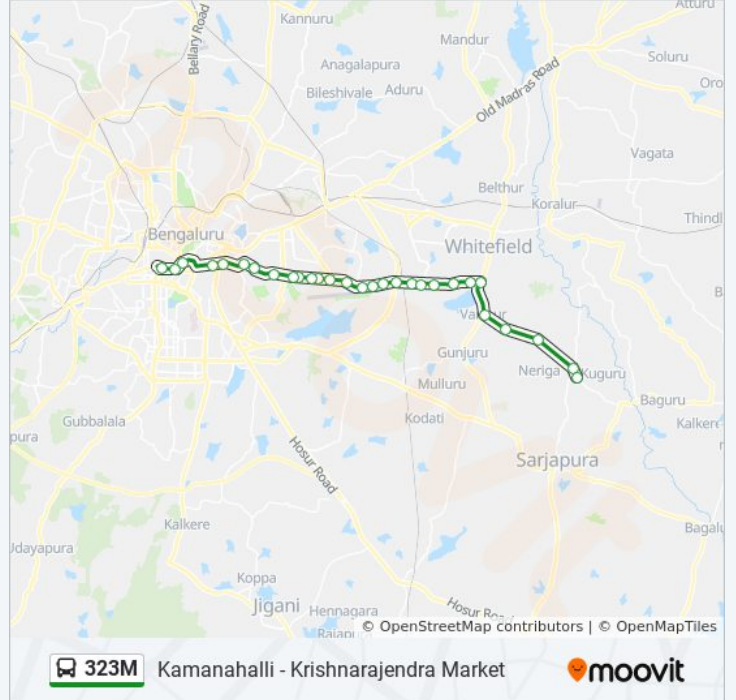

Murugeshpalya

Manipal Hospital

Kodihalli

Domlur

Commando Hospital

Military Accounts Office

Life Style

Richmond Circle

Corporation

Town Hall

K.R.Market

323M bus time schedules and route maps are available in an offline PDF at moovitapp.com. Use the [Moovit App](#) to see live bus times, train schedule or subway schedule, and step-by-step directions for all public transit in Bengaluru.

[About Moovit](#) • [MaaS Solutions](#) • [Supported Countries](#) • [Mooviter Community](#)

© 2024 Moovit - All Rights Reserved

Check Live Arrival Times