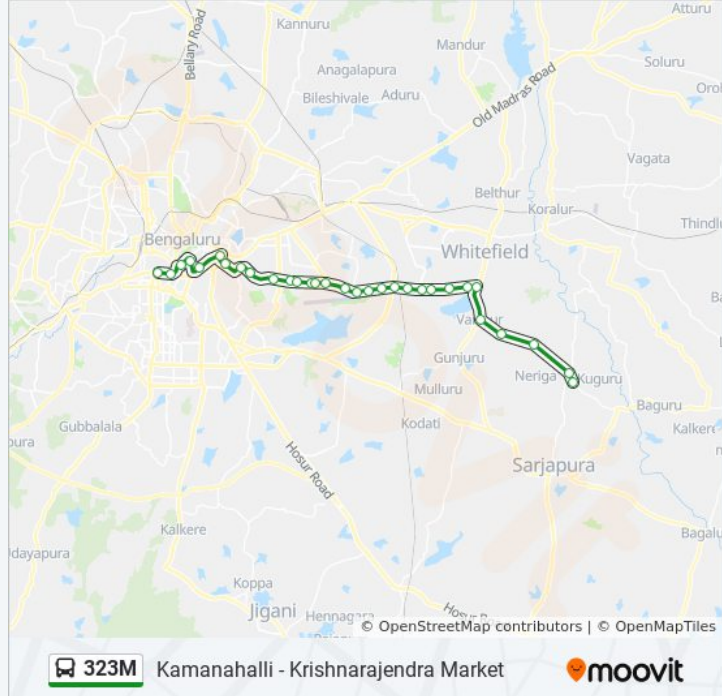

323M bus Info

Direction: Kamanahalli

Stops: 31

Trip Duration: 55 min

Line Summary:

Thubarahalli

Siddapura

Ramagondanahalli

Varthuru Kodi

Varthuru

Halasahalli Cross

Nakkundi Dommasandra

Gonighattapura Cross

Kamanahalli

Direction: Krishnarajendra Market

29 stops

[VIEW LINE SCHEDULE](#)

Kamanahalli

Gonighattapura Cross

Nakkundi Dommasandra

Halasahalli Cross

Varthuru

Varthuru Kodi

Ramagondanahalli