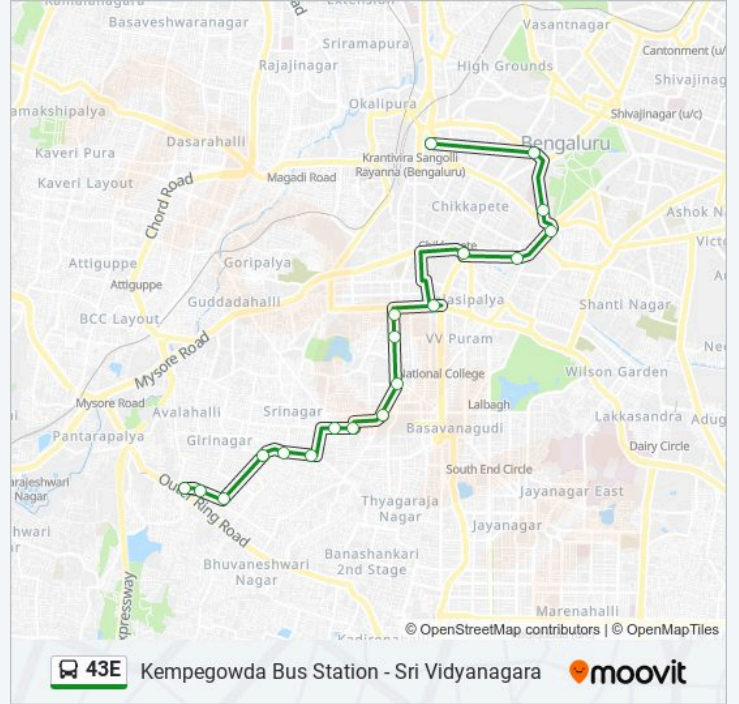

Banashankari 3rd Stage 2nd Phase

43E bus time schedules and route maps are available in an offline PDF at moovitapp.com. Use the Moovit App to see live bus times, train schedule or subway schedule, and step-by-step directions for all public transit in Bengaluru.

© 2024 Moovit - All Rights Reserved