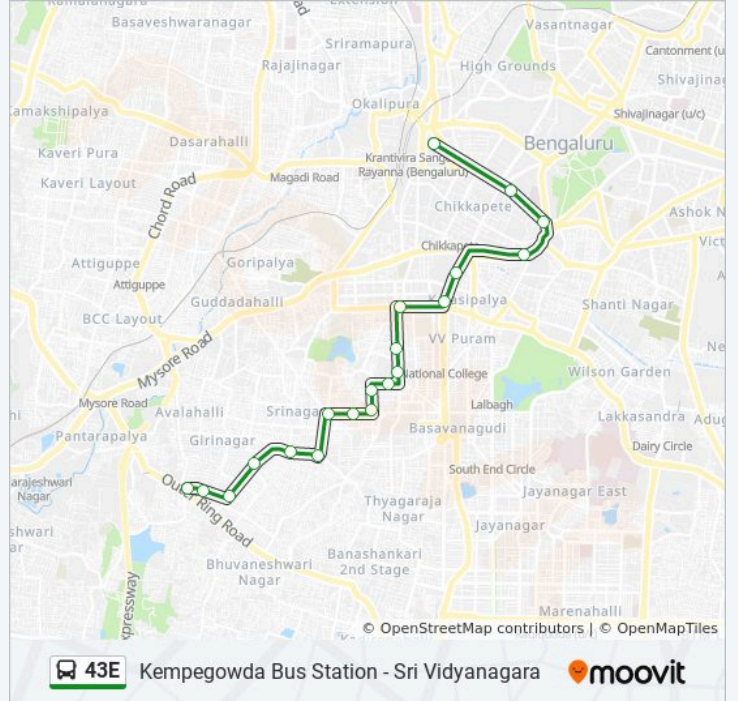

### Direction: Kempegowda Bus Station

20 stops

[VIEW LINE SCHEDULE](#)

Banashankari 3rd Stage 2nd Phase

Nanjundeshwara Stores

Hoskerehalli

Seetha Circle

Bank Colony

### 43E bus Time Schedule

Kempegowda Bus Station Route Timetable:

Sunday	06:45 - 19:35
Monday	06:45 - 19:35
Tuesday	06:45 - 19:35
Wednesday	06:45 - 19:35
Thursday	06:45 - 19:35
Friday	06:45 - 19:35
Saturday	06:45 - 19:35

### 43E bus Info

**Direction:** Kempegowda Bus Station

**Stops:** 20

**Trip Duration:** 27 min

**Line Summary:**

## Direction: Sri Vidyanagara

19 stops

[VIEW LINE SCHEDULE](#)

- Kempegowda Bus Station
- Maharani College
- St Marthas Hospital Corporation
- Corporation
- Town Hall
- Krishnarajendra Market
- Makkala Koota
- Chamarajapete
- Bangalore High School
- Ramakrishna Ashrama
- Hanumanthanagara Ward Office
- Subramanya Swamy Temple
- Nirmala Store
- Srinivasa Nagara
- Bank Colony
- Seetha Circle
- Hosakerehalli Cross
- Nanjundeshwara Stores