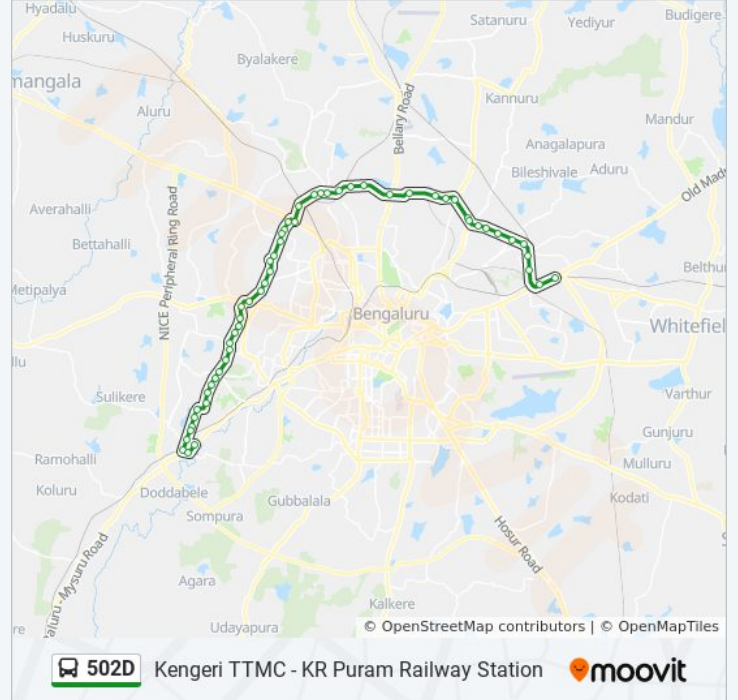

The 502D bus line (Kengeri TTMC - KR Puram Railway Station) has 2 routes. For regular weekdays, their operation hours are:

(1) Kengeri Ttmc: 06:15 - 22:10(2) Kr Puram Railway Station: 04:30 - 20:15

Use the Moovit App to find the closest 502D bus station near you and find out when is the next 502D bus arriving.

502D Kengeri TTMC - KR Puram Railway Station moovit

Direction: Kr Puram Railway Station

55 stops

[VIEW LINE SCHEDULE](#)

502D bus Time Schedule

Kr Puram Railway Station Route Timetable:

Sunday

04:30 - 20:15