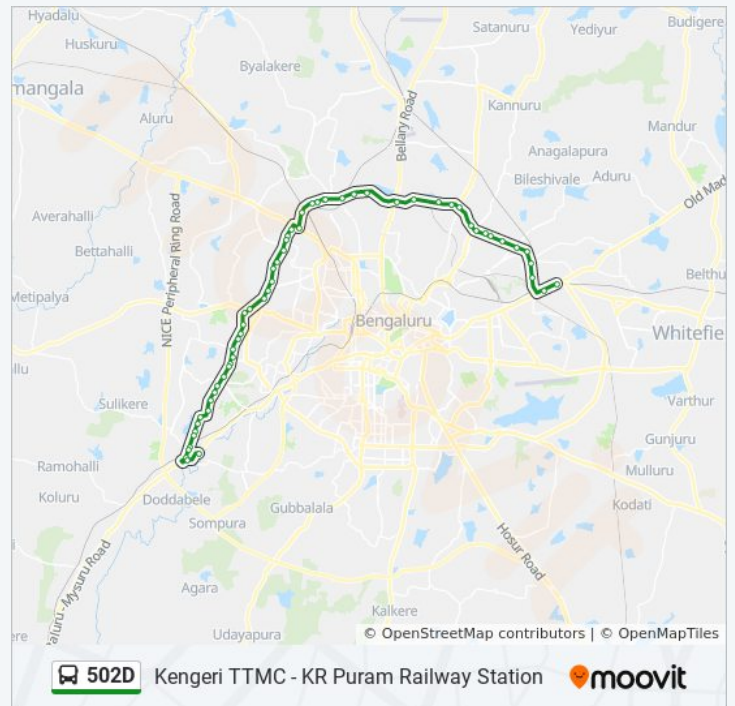

The 502D bus line (Kengeri TTMC - KR Puram Railway Station) has 2 routes. For regular weekdays, their operation hours are:

(1) Kengeri Ttmc: 06:15 - 22:10(2) Kr Puram Railway Station: 04:30 - 20:15

Use the Moovit App to find the closest 502D bus station near you and find out when is the next 502D bus arriving.

Monday	04:30 - 20:15
Tuesday	04:30 - 20:15
Wednesday	04:30 - 20:15
Thursday	04:30 - 20:15
Friday	04:30 - 20:15
Saturday	04:30 - 20:15

502D bus Info

Direction: Kr Puram Railway Station

Stops: 55

Trip Duration: 87 min

Line Summary:

Jalahalli Bakery

Muthyalanagara

Muthyalanagara

Kuvempu Circle

Devinagara Cross

Bhadrapa Layout

Hebbala Bridge