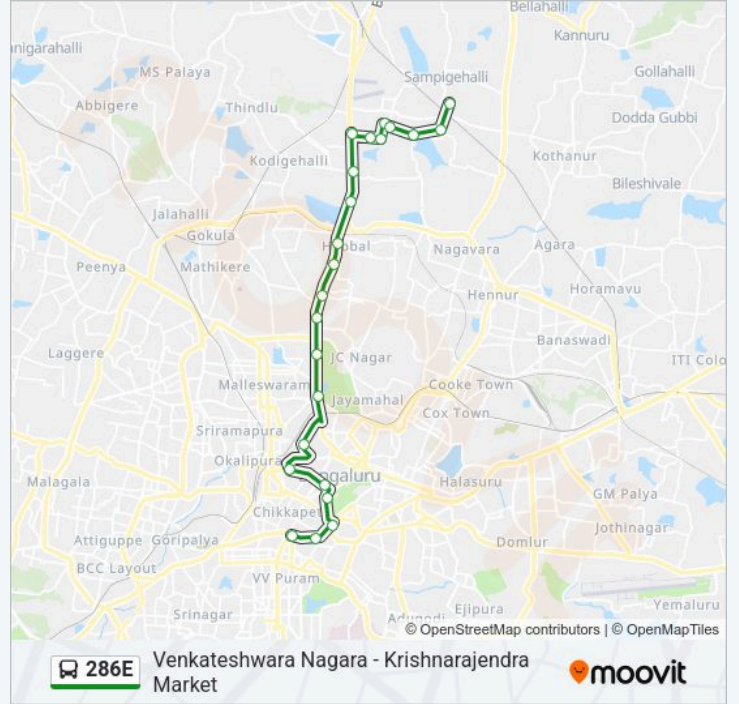

Maharani College

K.R.Circle

Corporation

Town Hall

K.R.Market

286E bus time schedules and route maps are available in an offline PDF at moovitapp.com. Use the Moovit App to see live bus times, train schedule or subway schedule, and step-by-step directions for all public transit in Bengaluru.

© 2025 Moovit - All Rights Reserved