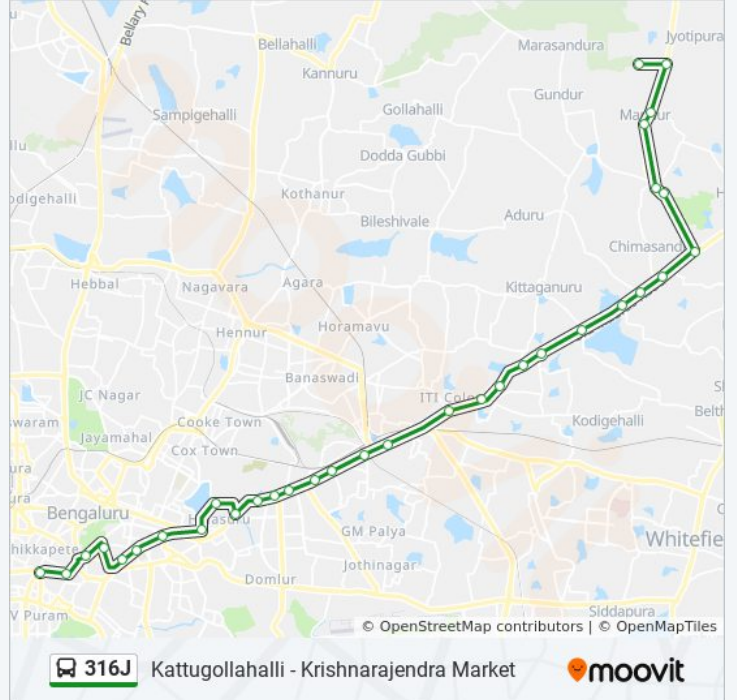

Use the Moovit App to find the closest 316J bus station near you and find out when is the next 316J bus arriving.

Direction: Kattugollahalli

33 stops

[VIEW LINE SCHEDULE](#)

- K.R.Market
- Town Hall
- Corporation
- St.Joseph Boys High School Malya Hospital
- Richmond Circle (Bishop Coton Girls High School)
- St.Joseph College
- Mayo Hall
- Begum Mahal
- Philips Millenium Halasuru
- Halasuru
- Depot 6 Indiranagara
- Binnamangala (Indiranagara R.T.O.Office)
- Swamy Vivekananda Metro Station / Isolation Hospital
- N.G.E.F.
- Baiyappanahalli Metro Station
- Benniganahalli
- Tin Factory
- I.T.I.Colony Gate
- K.R.Puram Market
- Police Quarters K.R.Puram
- Subashanagara

316J bus Info

Direction: Kattugollahalli

Stops: 33

Trip Duration: 69 min

Line Summary:

Bhattarahalli
 Medahalli
 Veerannahalli
 Avalahalli
 Cheemasandra Gate
 Budigere Cross
 S.K.F.Factory
 Bommenahalli
 Premium Farm Mandur
 Mandur
 Kattugollahalli
 Kattugollahalli

Direction: Krishnarajendra Market

30 stops

[VIEW LINE SCHEDULE](#)

Kattugollahalli
 Kattugollahalli
 Mandur
 Premium Farm Mandur
 Bommenahalli
 S.K.F.Factory
 Budigere Cross
 Avalahalli
 Veerannahalli
 Medahalli
 Bhattarahalli
 Subashanagara
 Police Quarters K.R.Puram
 K.R.Puram Market
 I.T.I.Colony Gate
 Tin Factory
 Benniganahalli