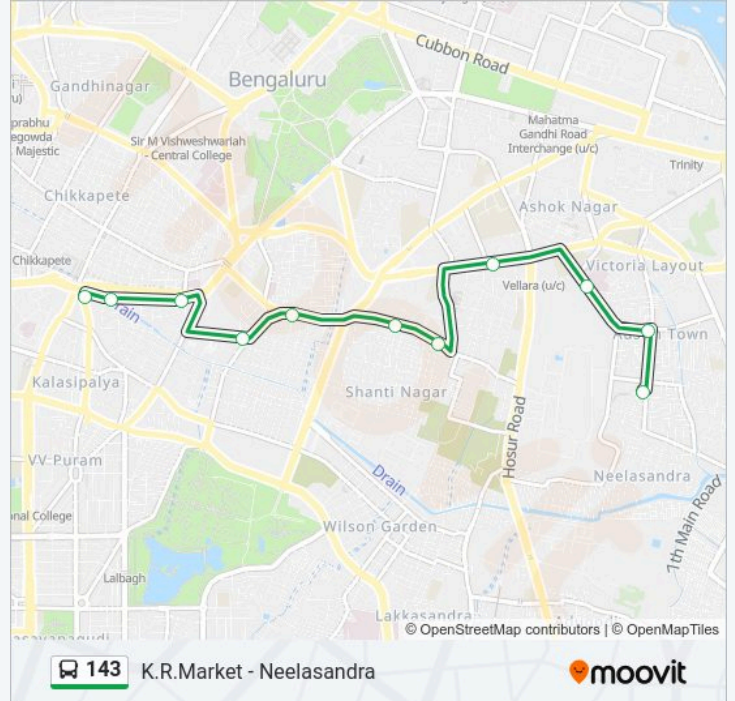

143 Line**K.R.Market - Neelasandra**[Get The App](#)

The 143 bus line (K.R.Market - Neelasandra) has 2 routes. For regular weekdays, their operation hours are:

(1) K.R.Market: 05:20 - 21:00(2) Neelasandra: 05:50 - 21:55

Use the Moovit App to find the closest 143 bus station near you and find out when is the next 143 bus arriving.

Direction: K.R.Market

11 stops

[VIEW LINE SCHEDULE](#)

Neelasandra Bus Stand

Austin Town

Philomenas Hospital

Richmond Circle

Nanjappa Circle

Akkithimmana Halli

Subbaiah Circle

Poornima Talkies

Town Hall

Krishnarajendra Market

K.R.Market

143 bus Info**Direction:** K.R.Market**Stops:** 11**Trip Duration:** 14 min**Line Summary:**

Direction: Neelasandra

14 stops

[VIEW LINE SCHEDULE](#)

- K.R.Market
- K.R.Market
- Town Hall
- Corporation
- Subbaiah Circle
- Akkithimmanahalli
- Nanjappa Circle
- Elgin Floor Mill
- Johnson Market
- Johnson Market
- Shoolay Circle
- Philomenas Hospital
- Austin Town Neelasandra
- Neelasandra Bus Stand