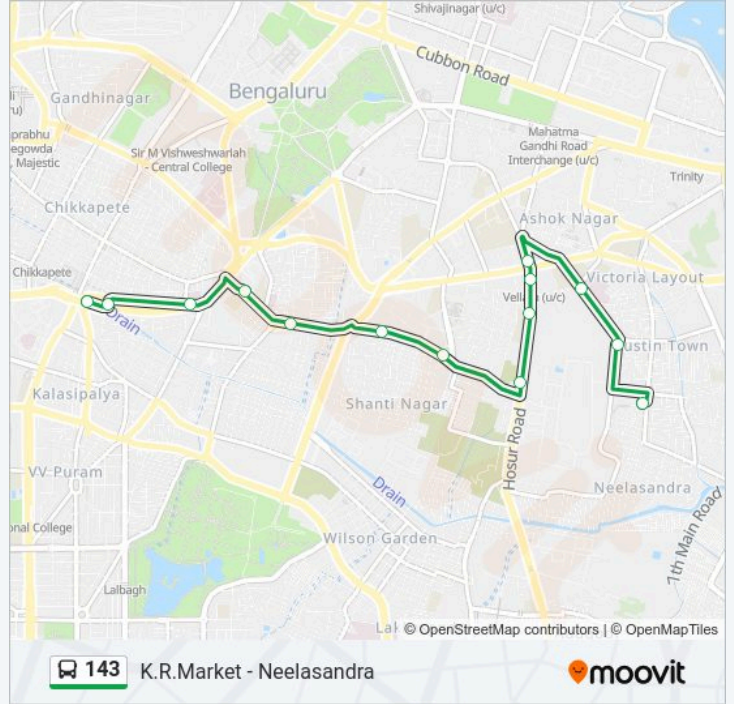

143 bus Info**Direction:** K.R.Market**Stops:** 11**Trip Duration:** 14 min**Line Summary:**

Direction: Neelasandra

14 stops

[VIEW LINE SCHEDULE](#)

- K.R.Market
- K.R.Market
- Town Hall
- Corporation
- Subbaiah Circle
- Akkithimmanahalli
- Nanjappa Circle
- Elgin Floor Mill
- Johnson Market
- Johnson Market
- Shoolay Circle
- Philomenas Hospital
- Austin Town Neelasandra
- Neelasandra Bus Stand

143 bus Time Schedule

Neelasandra Route Timetable:

| | |
|-----------|---------------|
| Monday | 05:50 - 21:55 |
| Tuesday | 05:50 - 21:55 |
| Wednesday | 05:50 - 21:55 |
| Thursday | 05:50 - 21:55 |
| Friday | 05:50 - 21:55 |
| Saturday | 05:50 - 21:55 |
| Sunday | 05:50 - 21:55 |

143 bus Info

Direction: Neelasandra

Stops: 14

Trip Duration: 16 min

Line Summary:

143 bus time schedules and route maps are available in an offline PDF at moovitapp.com. Use the Moovit App to see live bus times, train schedule or subway schedule, and step-by-step directions for all public transit in Bengaluru.