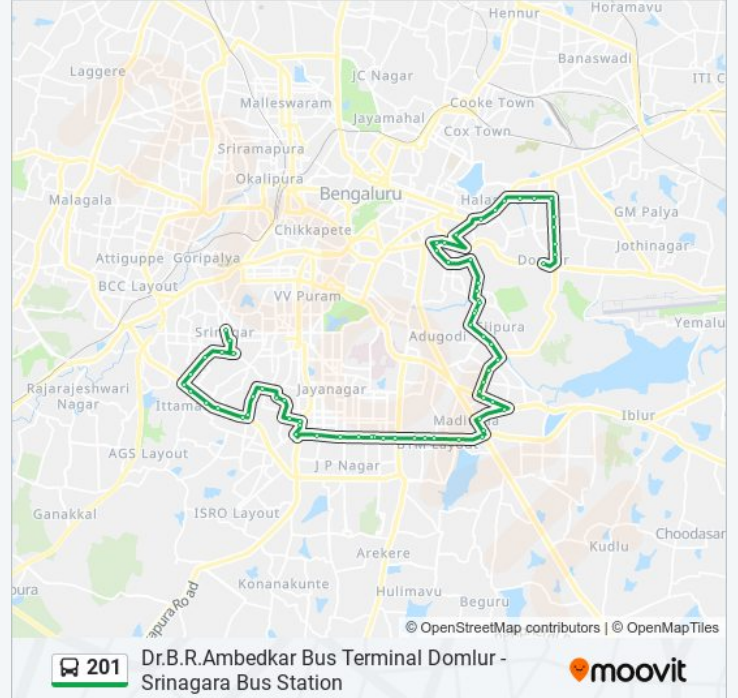

Philomenas Hospital

Austin Town

A.S.C.Centre

Vannarapet

Vivek Nagara Cross

Ravi Tent

Ravi Tent

N.G.V Gate

Ngv Gate

Passport Office Koramangala

Indoor Stadium

Koramangala Bus Station

Sony World 80 Feet Road Koramangala

Canara Bank Koramangala

B.D.A.Complex Koramangala

Koramangala Water Tank

Koramangala Water Tank

Kudure Mukha Colony

Krupanidhi College Madiwala

Madiwala

Central Silk Board

Central Silk Board

Kuvempunagara (B.T.M.Layout)

16th Main B.T.M.Layout

B.T.M.Layout Water Tank

M.I.C.O.Layout

Jayadeva Hospital

East End Jayanagara

Ragigudda Temple

Ragigudda Temple

Marenahalli

Sri Raghavendra Swamy Temple

Sangam Circle