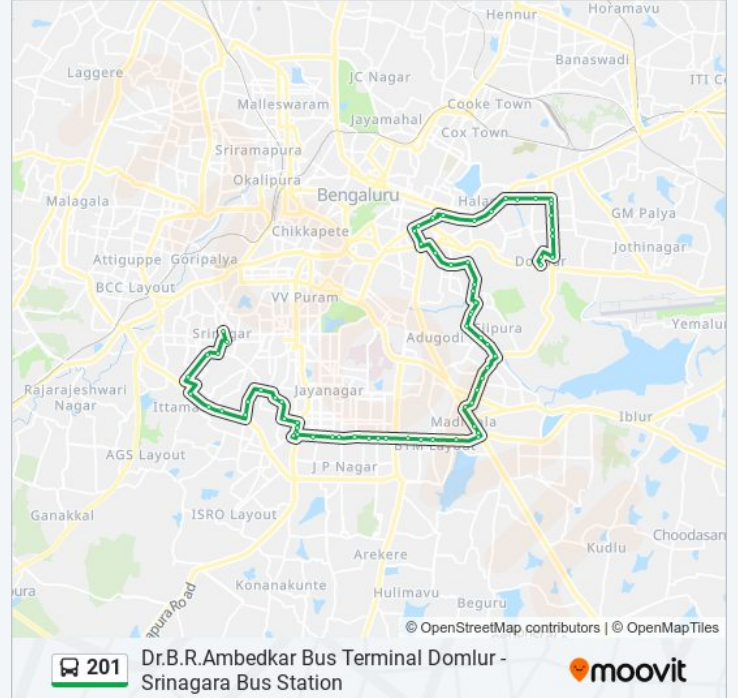

A.S.C.Centre

Austin Town

Philomenas Hospital

Shoolay Circle

St.Patric Church

Brigade Road

Mayo Hall

Electric B Station (M.G.Road)