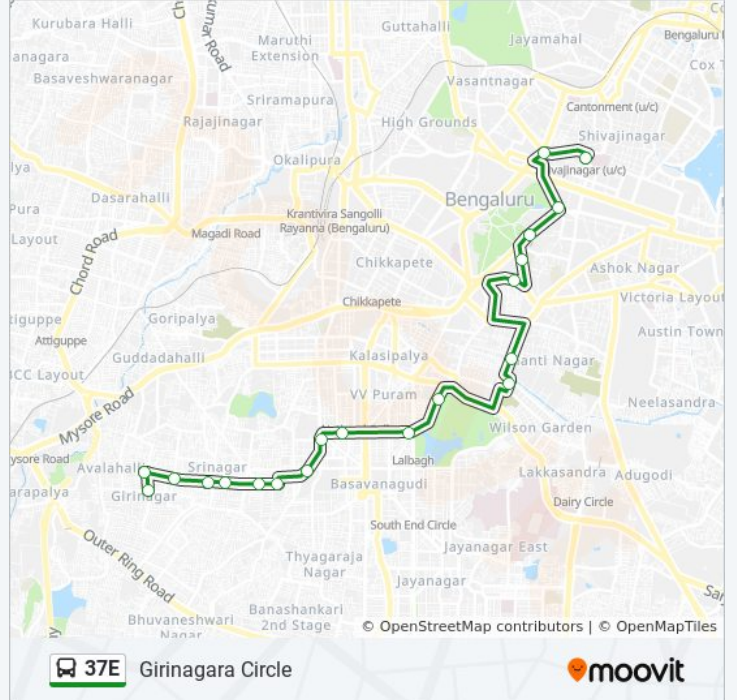

Girinagara Circle

Get The App

The 37E bus line (Girinagara Circle) has 2 routes. For regular weekdays, their operation hours are:

(1) Girinagara Circle: 06:35 - 22:25(2) Shivajinagar Bus Station: 05:45 - 21:35

Use the Moovit App to find the closest 37E bus station near you and find out when is the next 37E bus arriving.

Direction: Girinagara Circle

19 stops

[VIEW LINE SCHEDULE](#)

- Shivajinagara Bus Station
- M.G Statue (Chinnaswamy Stadium)
- Museum
- St.Joseph Boys High School Malya Hospital
- Pallavi Talkies
- K.H.Road
- Shanthinagara Bus Station
- Lalbagh Main Gate
- Lalbagh West Gate
- North Road
- Ramakrishna Ashrama
- Hanumanthanagara Ward Office
- Subramanya Swamy Temple
- Nirmala Store
- Apex Bank
- Nagendra Block
- Muneshwara Block
- Girinagara
- Girinagara 2nd Stage

37E bus Time Schedule

Girinagara Circle Route Timetable:

Sunday	06:35 - 22:25
Monday	06:35 - 22:25
Tuesday	06:35 - 22:25
Wednesday	06:35 - 22:25
Thursday	06:35 - 22:25
Friday	06:35 - 22:25
Saturday	06:35 - 22:25

37E bus Info

Direction: Girinagara Circle

Stops: 19

Trip Duration: 26 min

Line Summary:

Direction: Shivajinagar Bus Station

22 stops

[VIEW LINE SCHEDULE](#)