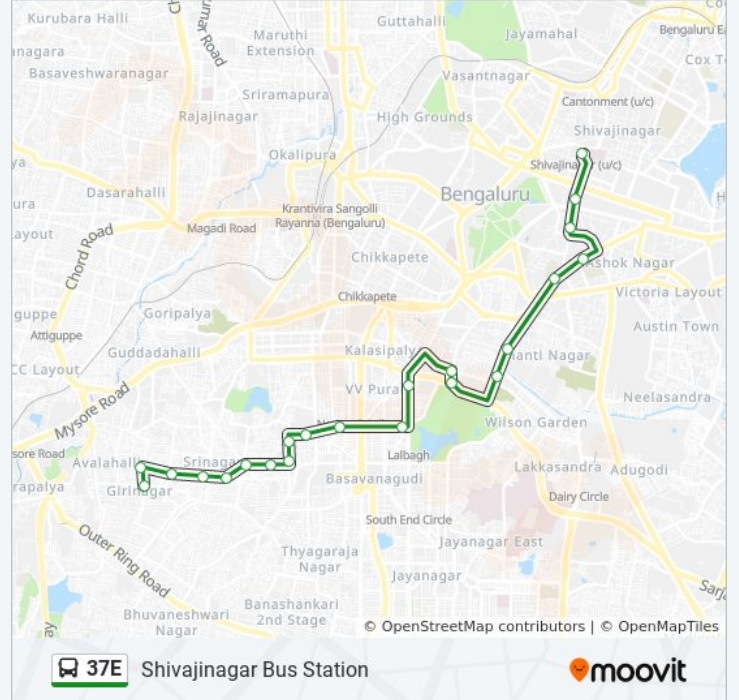

St. Joseph College

State Bank Of India (Bowring Institute)

M.G.Road

Shivajinagara Bus Station

37E bus time schedules and route maps are available in an offline PDF at moovitapp.com. Use the [Moovit App](#) to see live bus times, train schedule or subway schedule, and step-by-step directions for all public transit in Bengaluru.

[About Moovit](#) • [MaaS Solutions](#) • [Supported Countries](#) • [Mooviter Community](#)

© 2024 Moovit - All Rights Reserved

Check Live Arrival Times